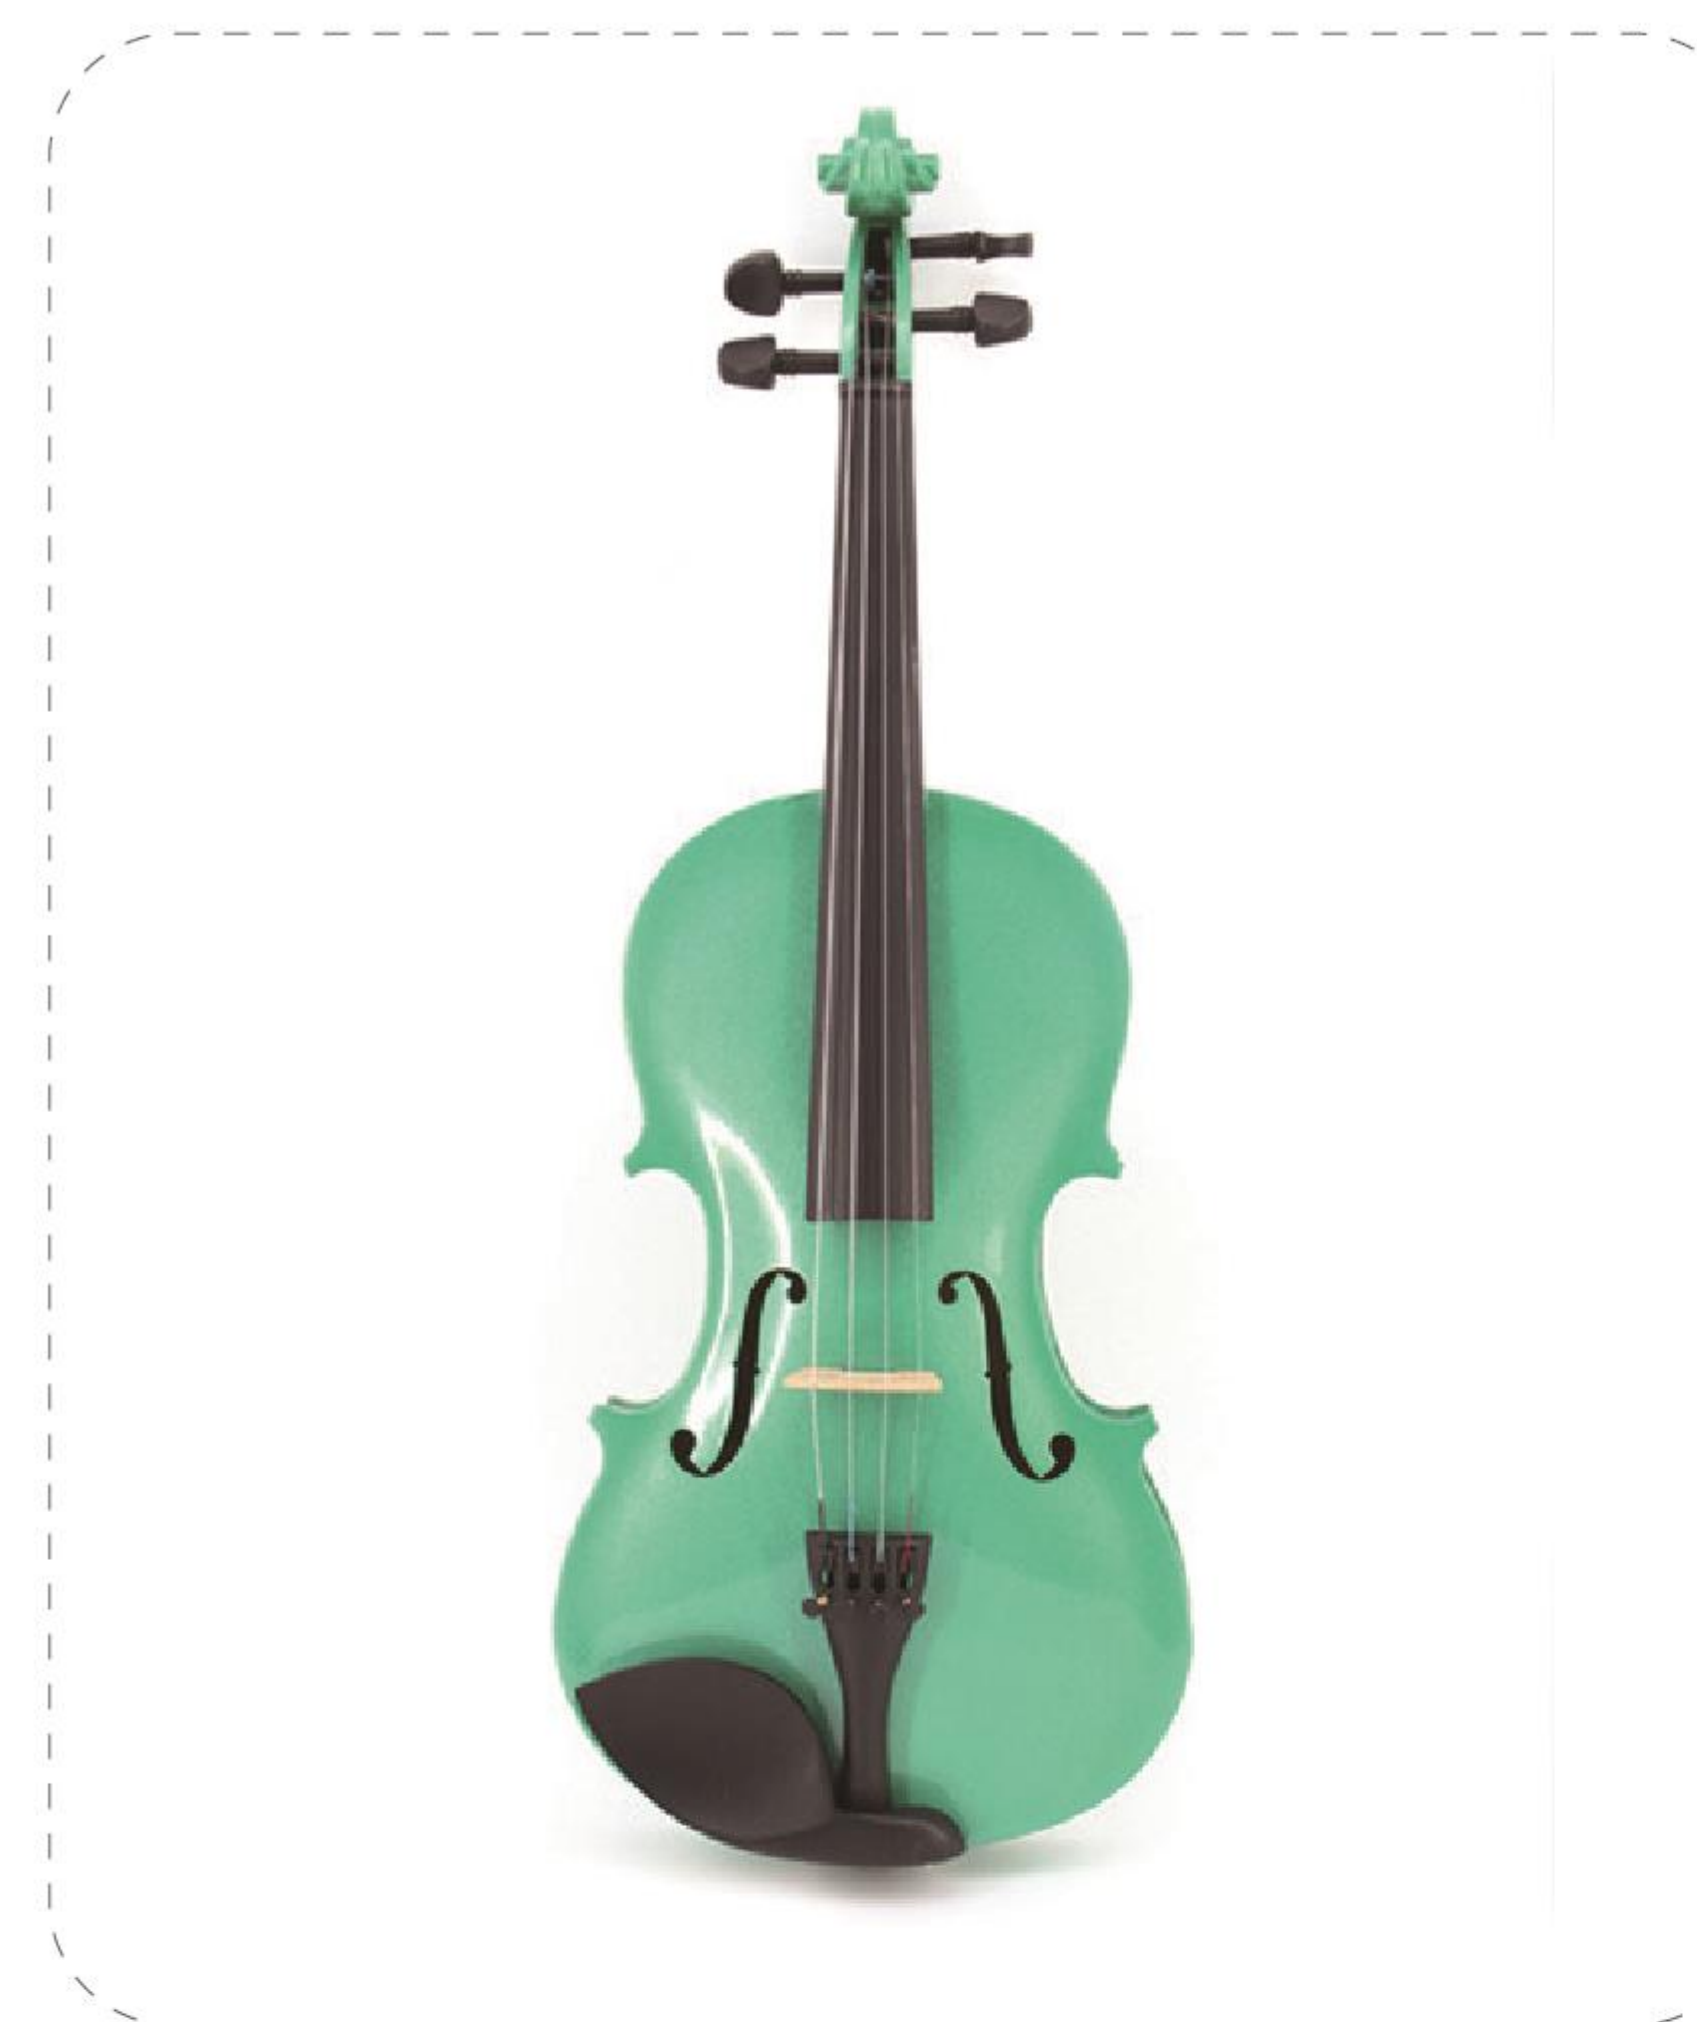

Product Code: AVL-007

- Top:Linden Plywood
- Side&Back: Linden Plywood
- Neck: Maple
- Machines Head: Hard Wood
- Fingerboard: Hardwood
- Chinrest: Hardwood
- Peg: Aluminum Alloy
- Tailpiece: Aluminum Alloy
- Purfling: painted
- Available Size: 4/4, 3/4, 1/2, 1/4, 1/8
- Accessories: Case, Bow, Rosin, Bridge