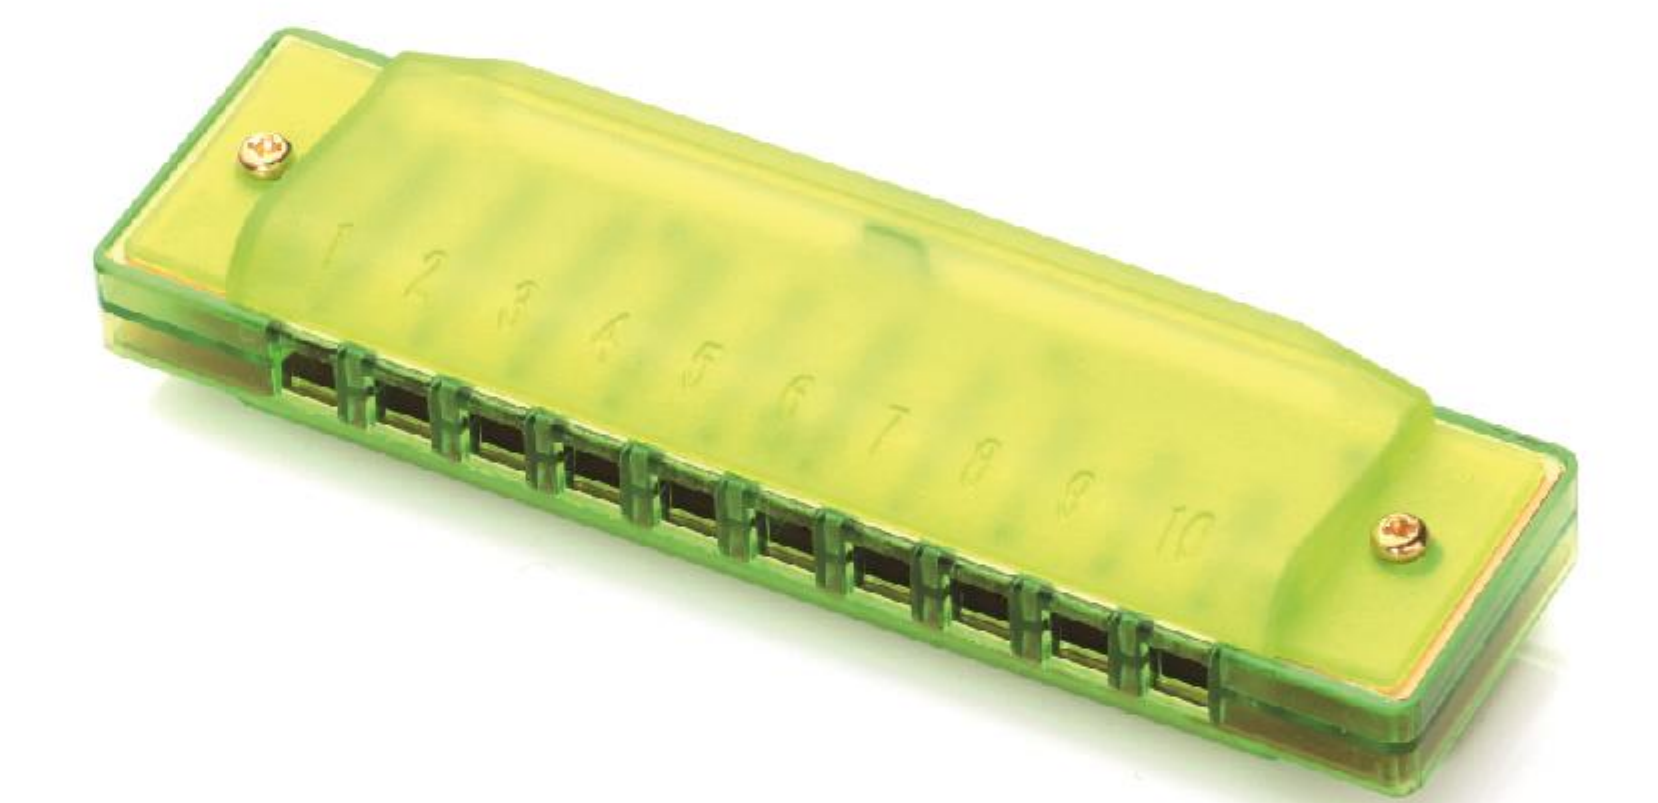

Kids Harmonica 10 holes

Product Code: AKH-01

- Material: ABS comb
- Dimension: 105*30*20MM
- Packing: Plastic case
- Net Weight: 28g
- Color: Green, Blue ,Purple ,Yellow, Red , Light Green

Kids Harmonica 10 holes

Product Code: AKH-02

- Material: ABS
- Dimension: 105*30*20MM
- Packing: Plastic case
- Net Weight: 46g
- Color: Blue Pink Green Orange

Kids Harmonica 10 holes

Product Code: AKH-03

- Material: ABS + Stainless steel
- Dimension: 105x30x20MM
- Packing: Plastic case
- Net Weight: 50g
- Color: Silver