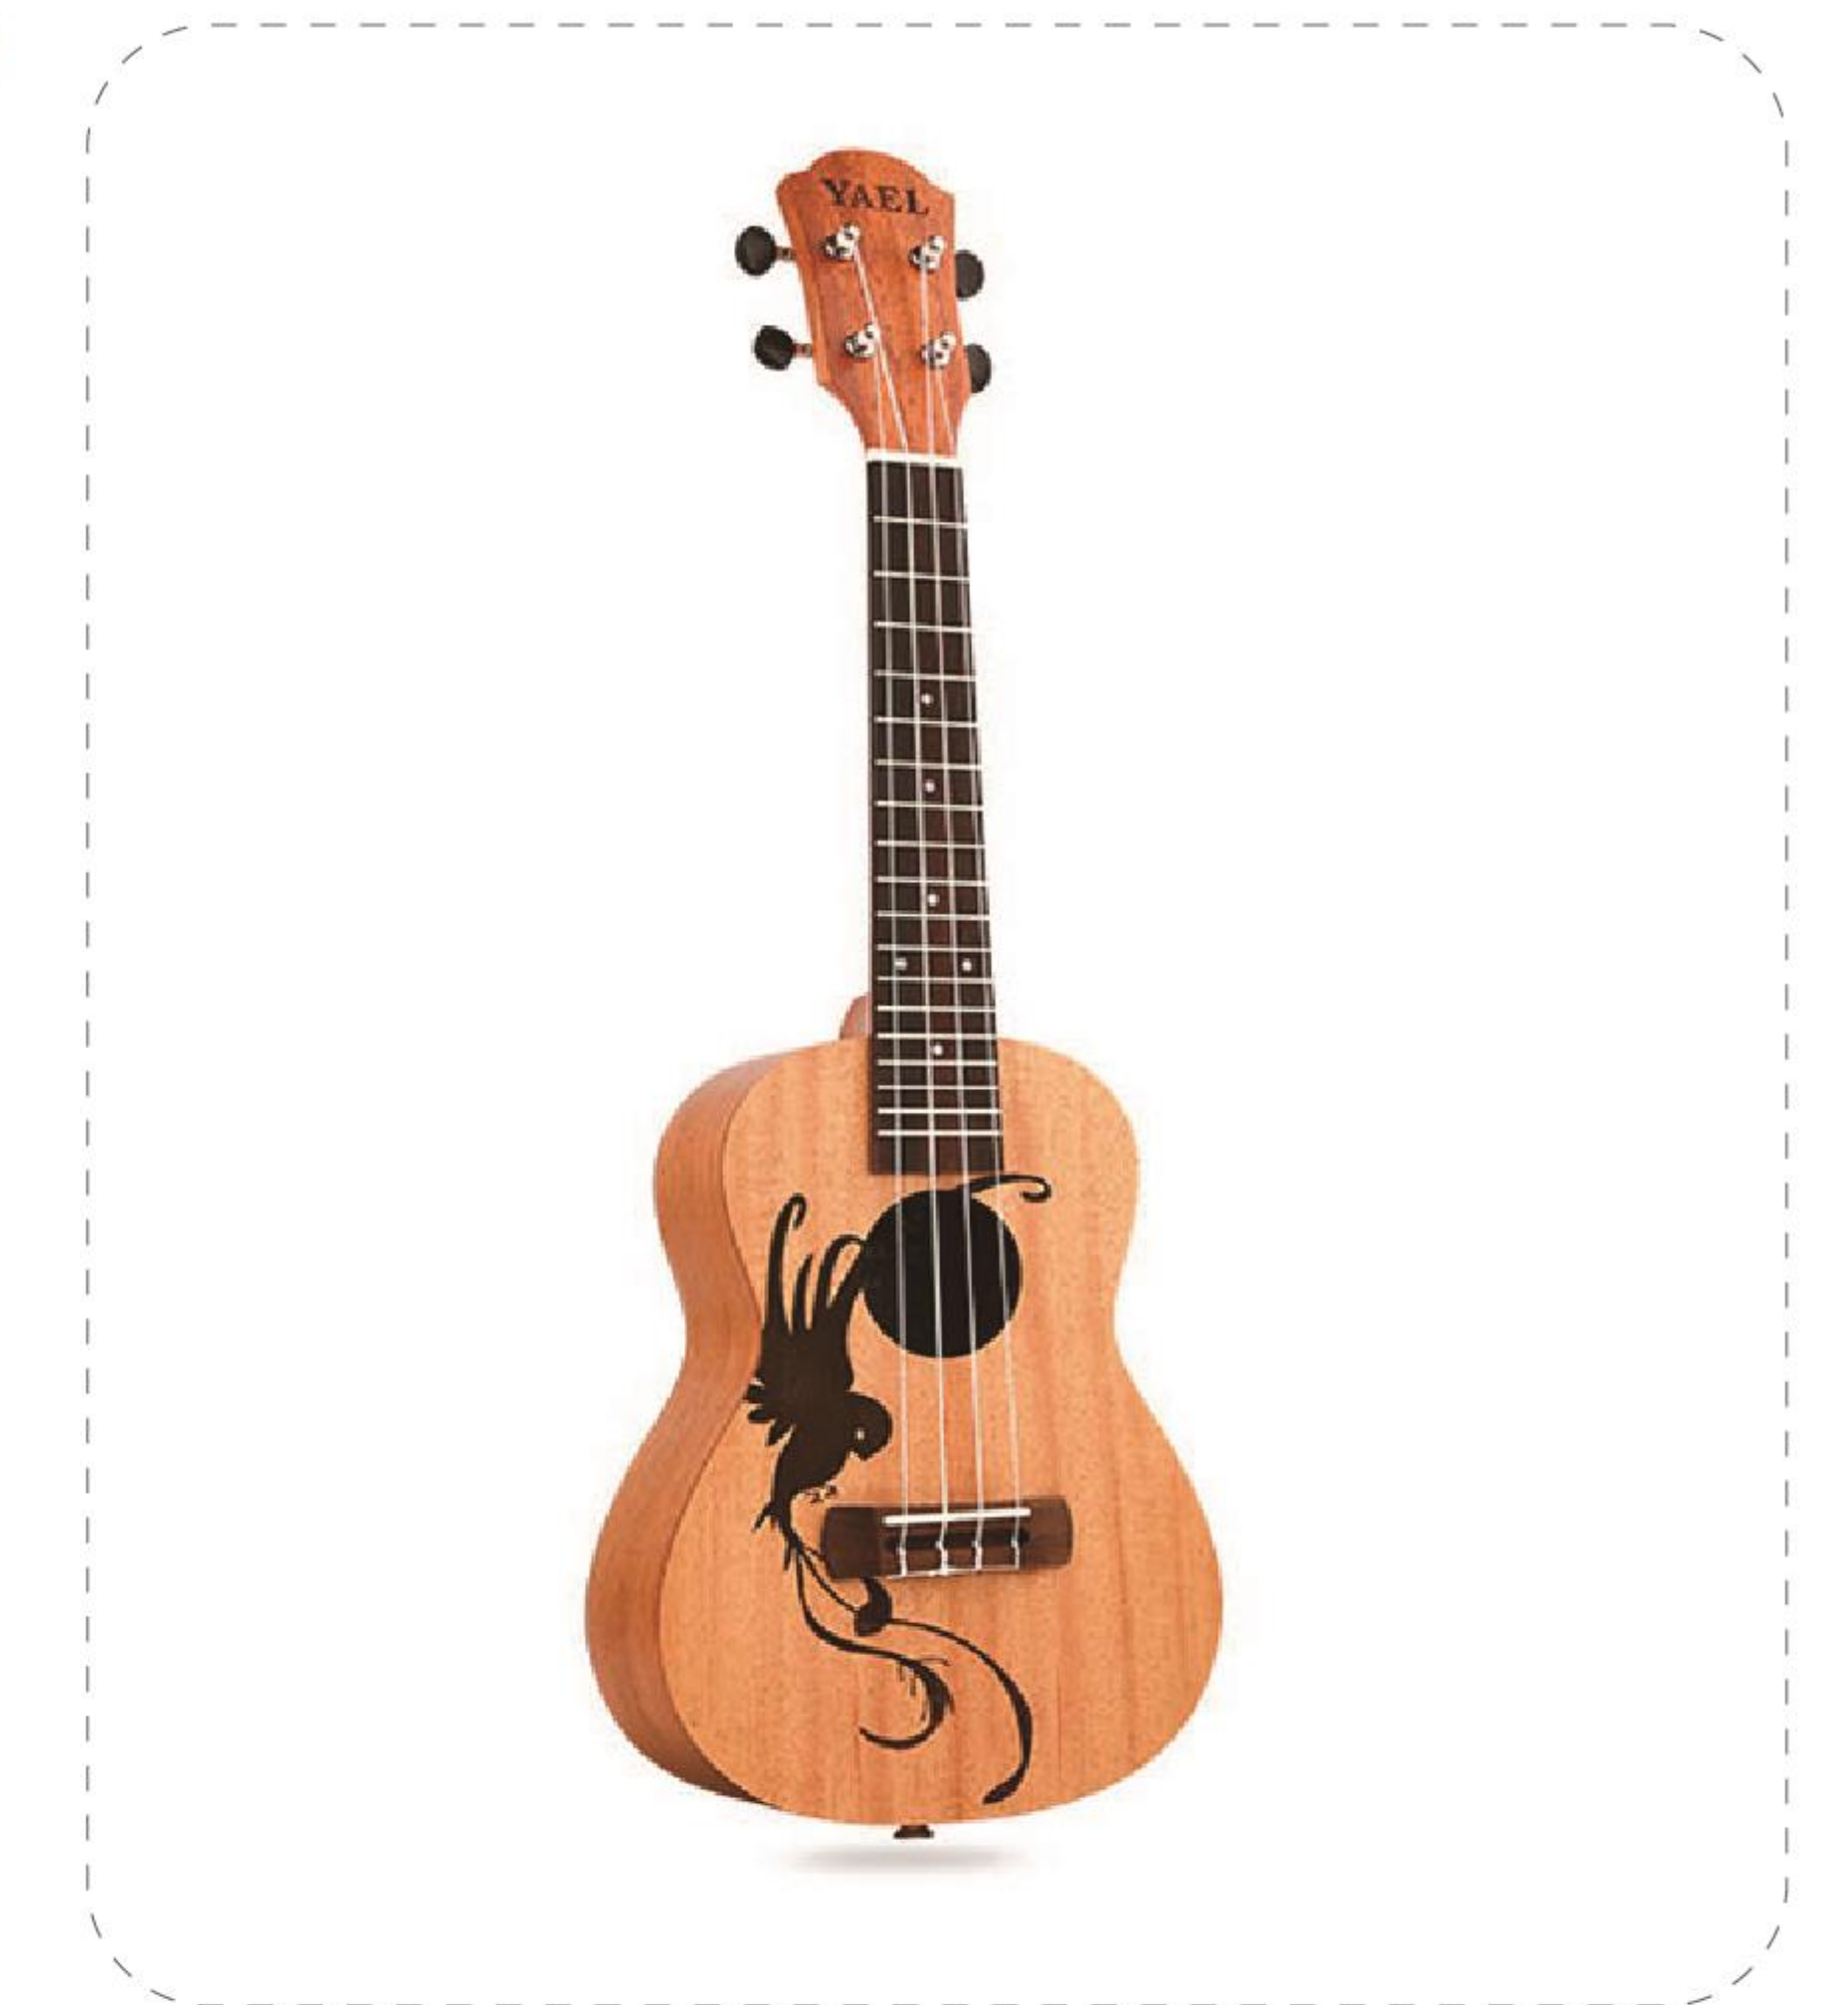

AGT-01A

AGT-02B

Ukuleles Cases

Ariose Music has been the right choice of the customers for their musical instrument and gear needs!

21" Colorful Ukulele

Product Code: AUK-001

- Top: Basswood
- Back& Side: Basswood
- Neck: Plywood
- Painting: Matte
- Machine Head: Chrome Open

21" DIY Kit Ukulele

Product Code: AUK-002

- Top: Basswood
- Back& Side: Basswood
- Neck: Plywood
- Painting: DIY color
- Machine Head: Chrome Open

21" 23" 26" Sapele Ukulele

Product Code: AUK-003

- Top: Sapele
- Back& Side:Sapele
- Fingerboard: Rosewood
- Strings: Nylon string
- Bridge: Rosewood
- Painting: Satin Finish
- Machine Head: Chrome Open

21" 23" Laser Engraving Ukulele

Product Code: AUK-005

- Top: Mahogany
- Back& Side:Mahogany
- Fingerboard: Rosewood
- Strings: Nylon string
- Bridge:Rosewood
- Painting: Satin Finish
- Machine Head: Chrome Open