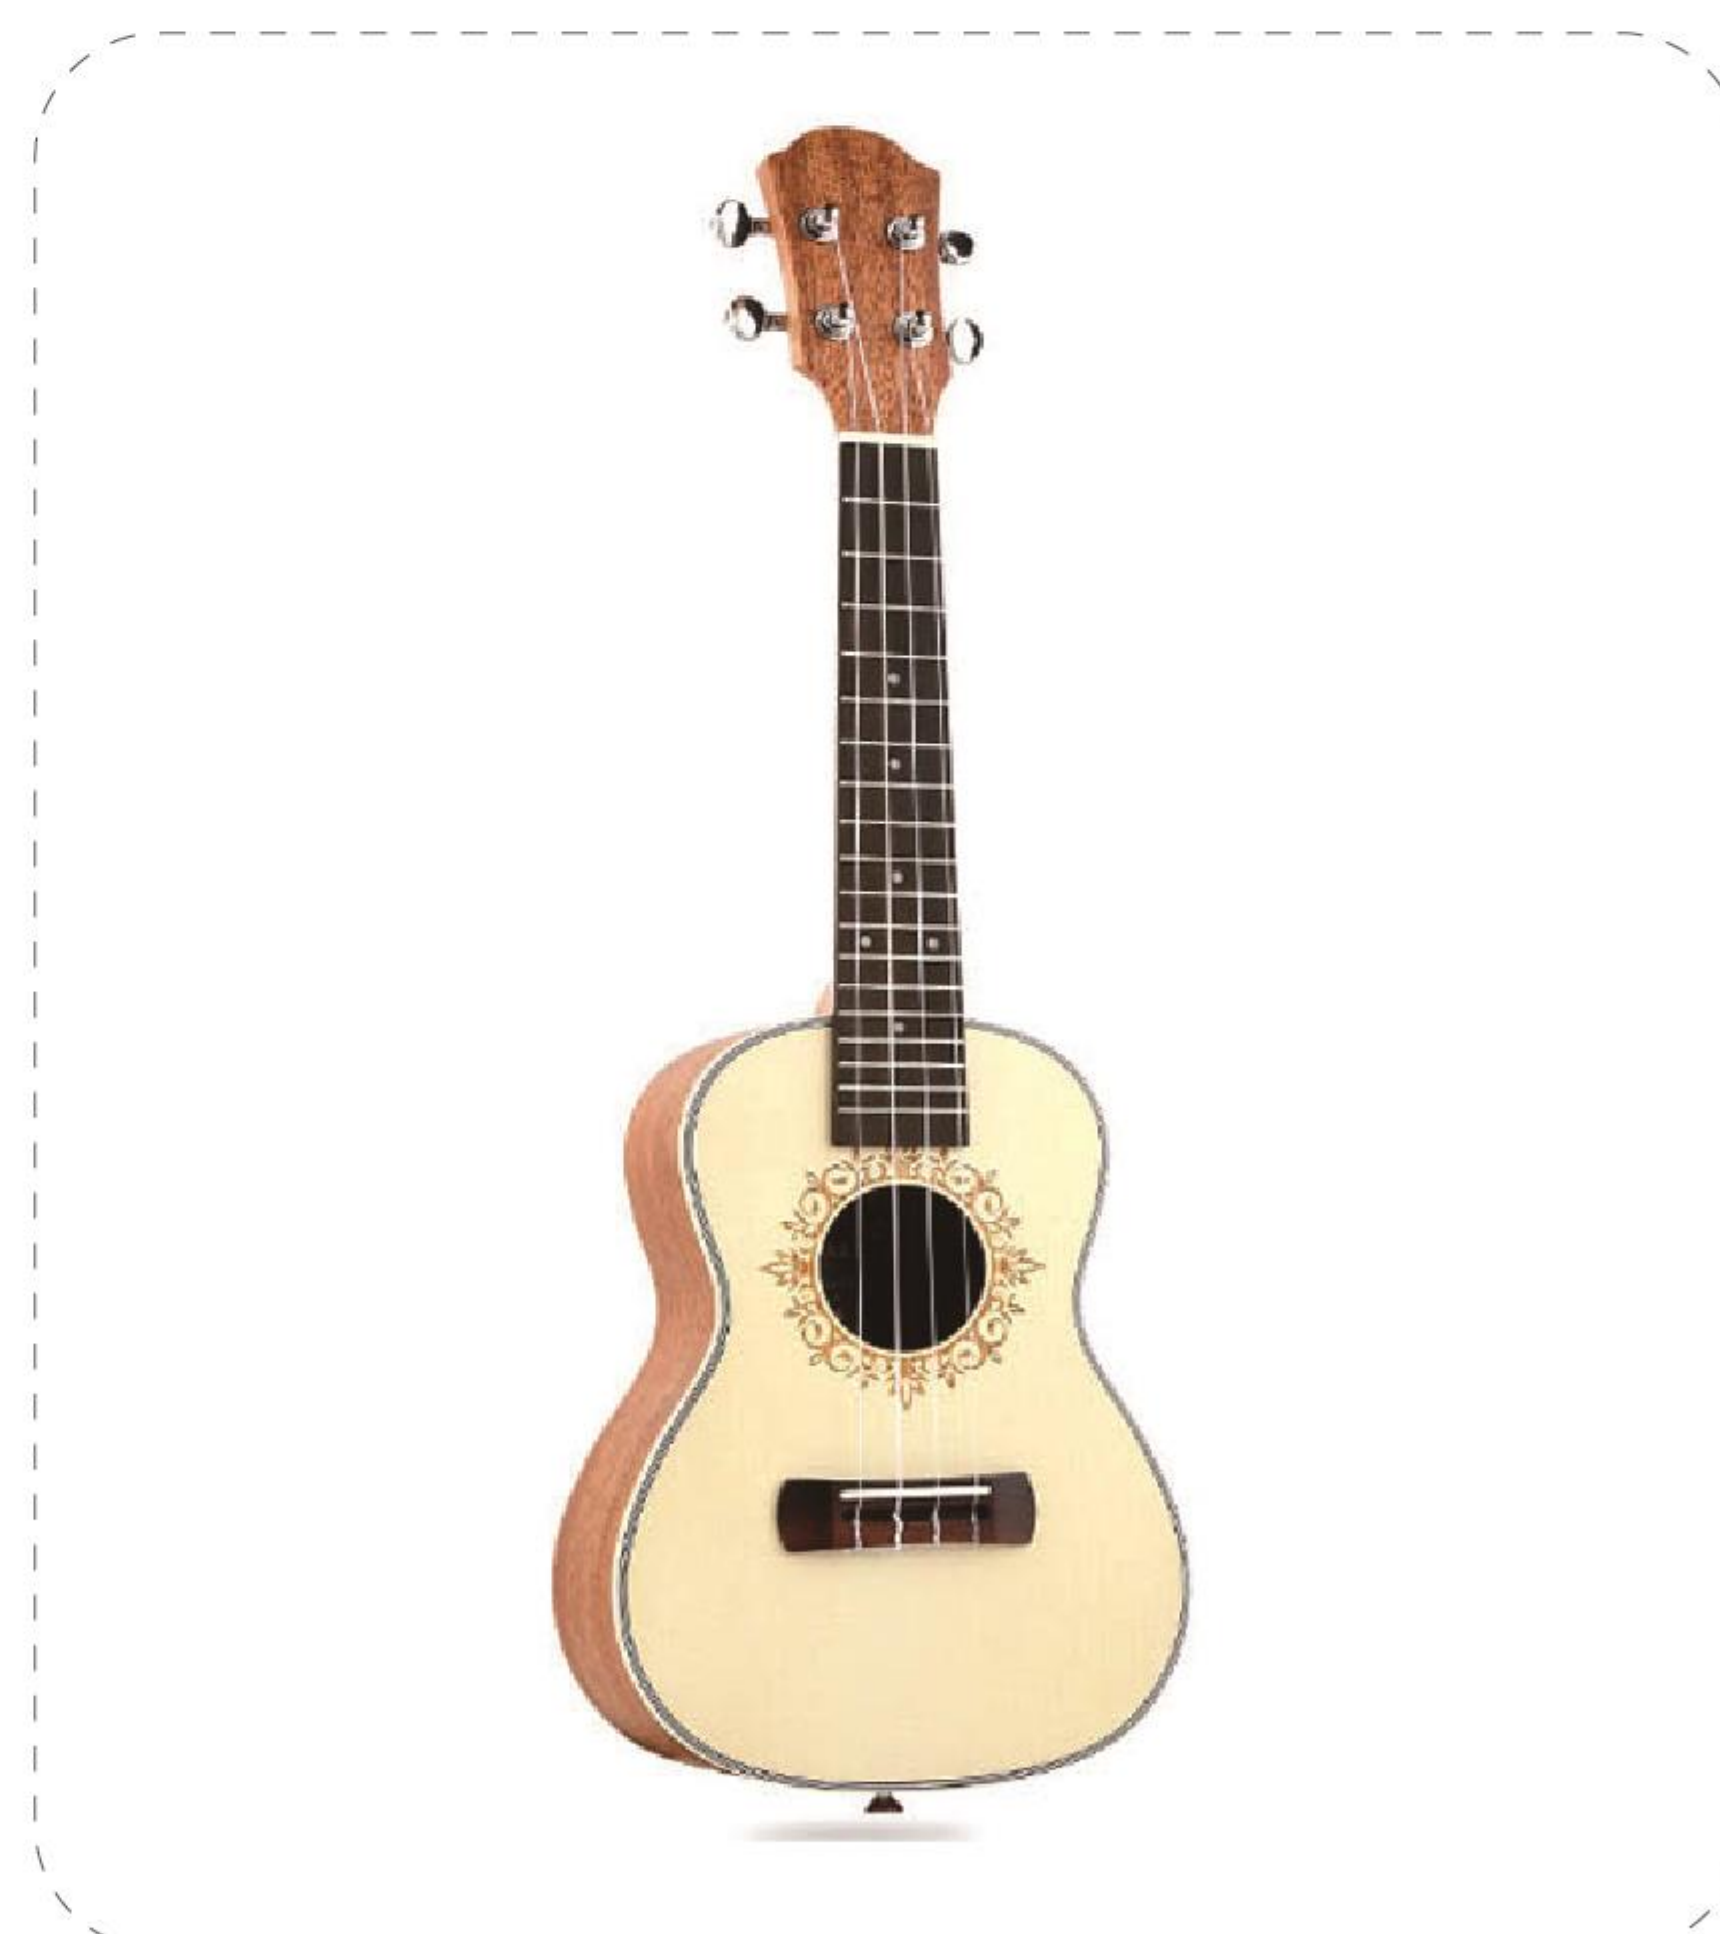

21" 23" 26" Ukulele

Product Code: AUK-007

- Top: Mahogany
- Back& Side:Mahogany
- Fingerboard: Rosewood
- Strings: Nylon string
- Bridge:Rosewood
- Painting: Satin Finish
- Binding: White ABS
- Machine Head:Die cast

23" 26" Ukulele

Product Code: AUK-009

- Top: Spruce
- Back& Side:Mahogany
- Fingerboard: Rosewood
- Strings: Nylon string
- Bridge:Rosewood
- Painting: Satin Finish
- Binding: White ABS
- Machine Head:Die cast

21" 23" 26" Ukulele

Product Code: AUK-008

- Top: Spruce
- Back& Side:Mahogany
- Fingerboard: Rosewood
- Strings: Nylon string
- Bridge:Rosewood
- Painting: Satin Finish
- Binding: White ABS
- Machine Head:Die cast

23" Art Ukulele

Product Code: AUK-010

- Top: Okume
- Back& Side:Okume
- Fingerboard: Rosewood
- Strings: Nylon string
- Bridge:Rosewood
- Painting: Satin Finish
- Binding: None
- Machine Head:Die cast

23" 26" Ukulele