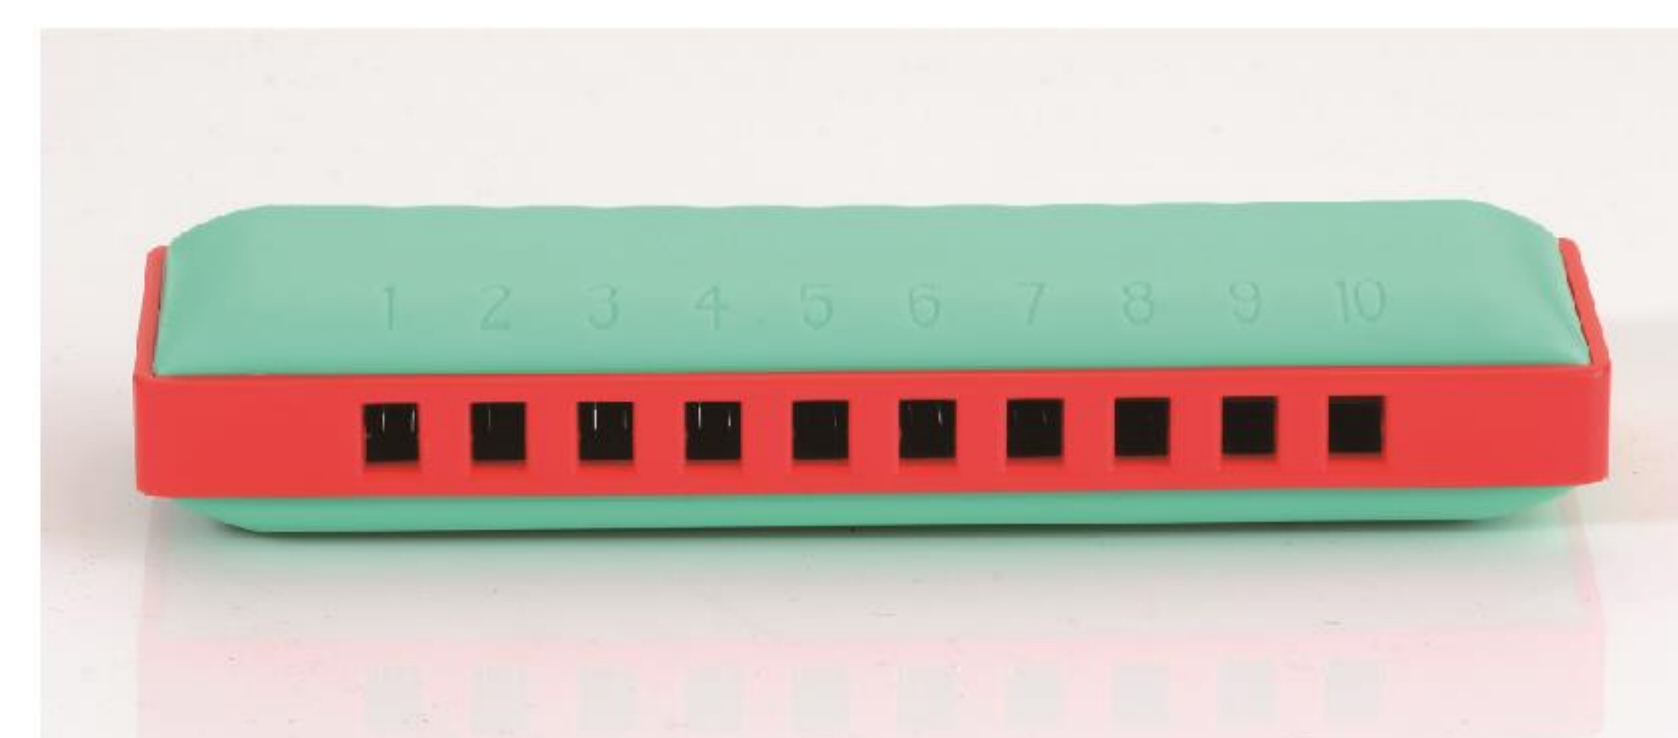

32 Keys Melodica

Product Code: AML-01B

- Material: ABS
- Dimension: 420X105X42mm
- Net Weight: 550g
- Color: Blue Pink Black

32 Keys Melodica

Product Code: AML-01C

- Material: ABS/ Phosphor bronze
- Dimension: 420X105X42mm
- Net Weight: 650g
- Color: Red Blue

Kids Harmonica 10 holes

Product Code: AKH-01

- Material: ABS comb
- Dimension: 105*30*20MM
- Packing: Plastic case
- Net Weight: 28g
- Color: Green, Blue ,Purple ,Yellow, Red , Light Green

Kids Harmonica 10 holes