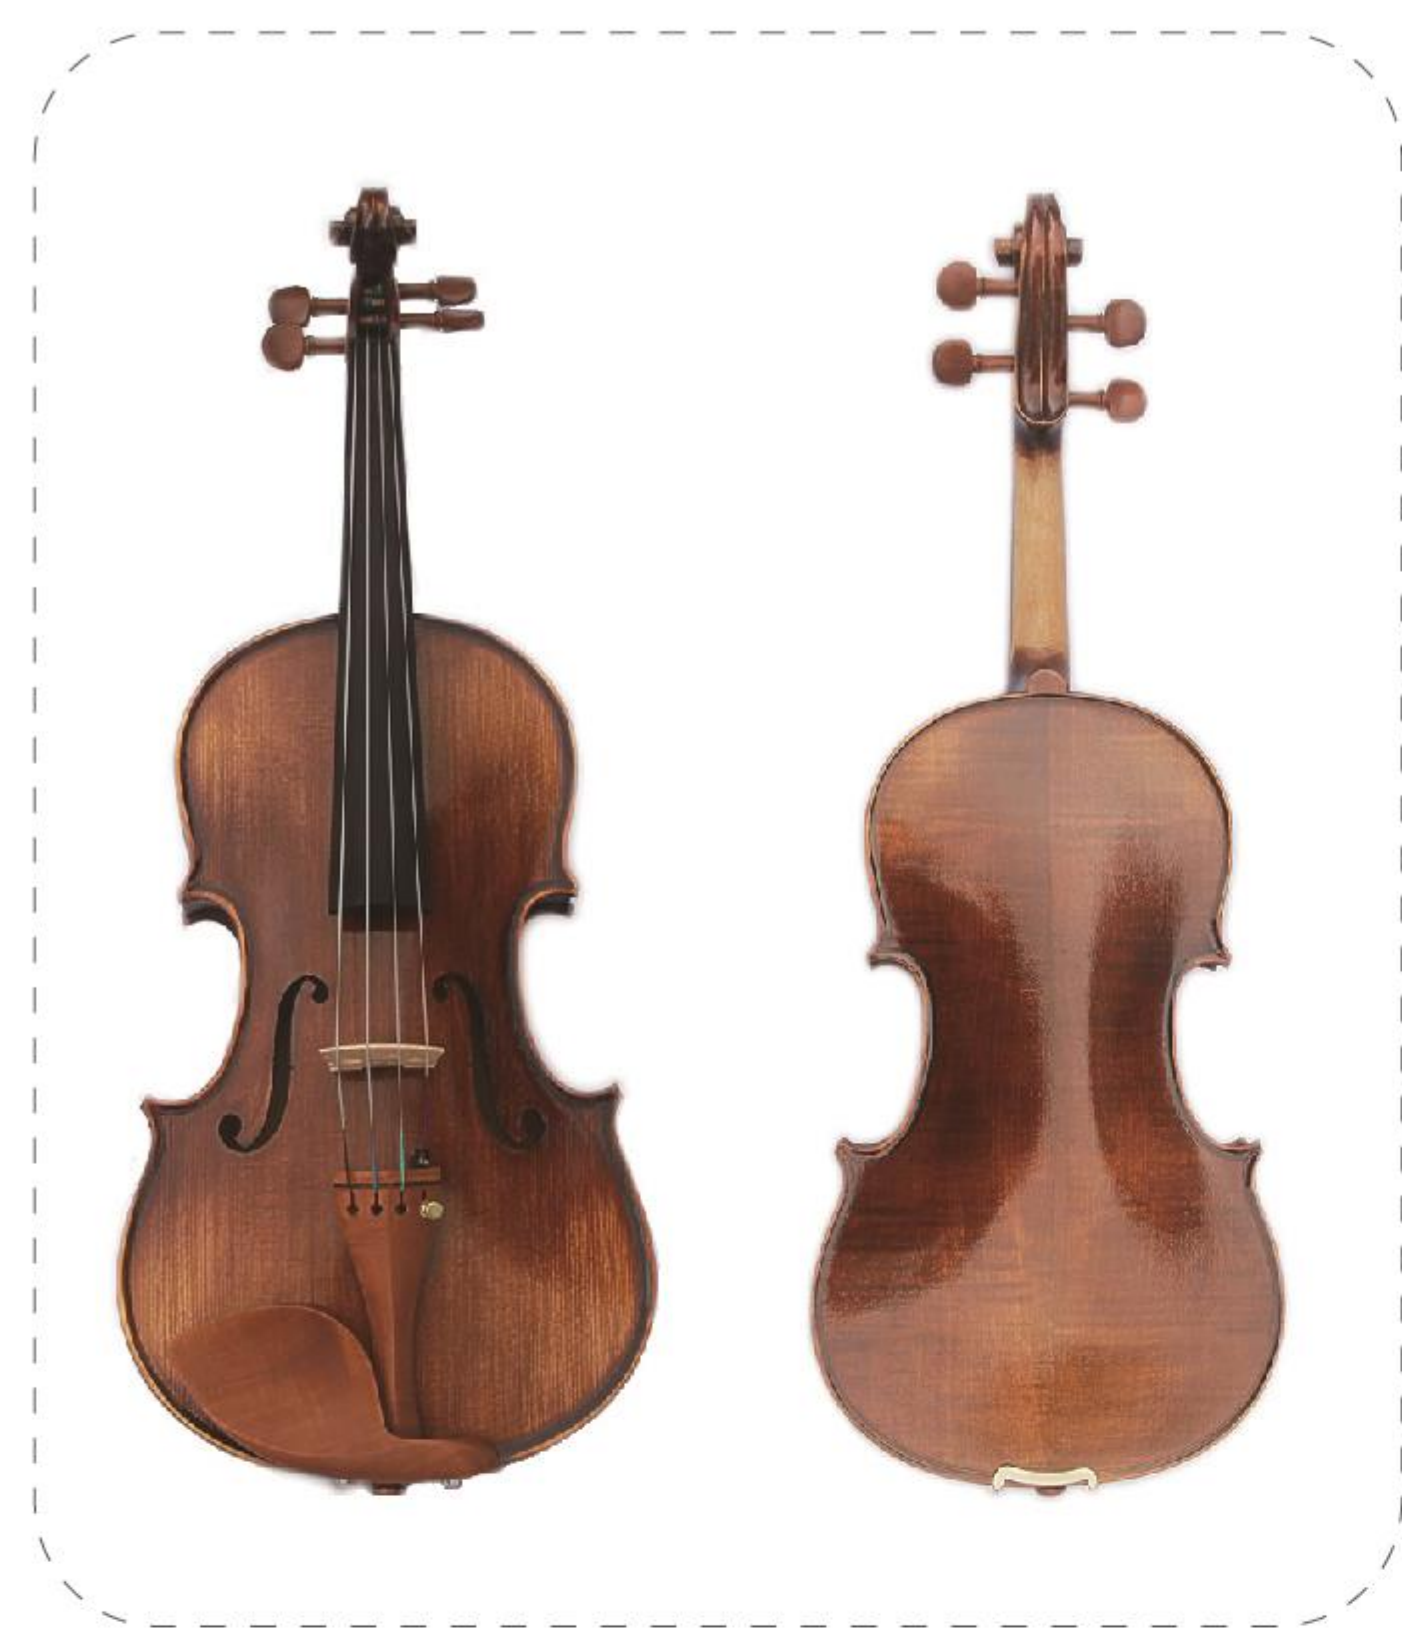

Product Code: AVL-014

- Top: Solid Spruce
- Side&Back: Maple
- Neck: Maple
- Machines Head: Hard Wood
- Fingerboard: Hardwood
- Chinrest: Hardwood
- Peg: Aluminum Alloy
- Tailpiece: Aluminum Alloy
- Purfling: painted
- Available Size: 4/4, 3/4, 1/2, 1/4, 1/8
- Accessories: Case, Bow, Rosin, Bridge

Product Code: AVL-015

- Top: Solid Spruce
- Side&Back: Maple
- Neck: Maple
- Machines Head: Hard Wood
- Fingerboard: Hardwood
- Chinrest: Hardwood
- Peg: Aluminum Alloy
- Tailpiece: Aluminum Alloy
- Purfling: painted
- Available Size: 4/4, 3/4, 1/2, 1/4, 1/8
- Accessories: Case, Bow, Rosin, Bridge

Product Code: AVL-016

- Top: Solid Spruce
- Side&Back: Maple
- Neck: Maple
- Machines Head: Hard Wood
- Fingerboard: Hardwood
- Chinrest: Hardwood
- Peg: Aluminum Alloy
- Tailpiece: Aluminum Alloy
- Purfling: painted
- Available Size: 4/4, 3/4, 1/2, 1/4, 1/8
- Accessories: Case, Bow, Rosin, Bridge