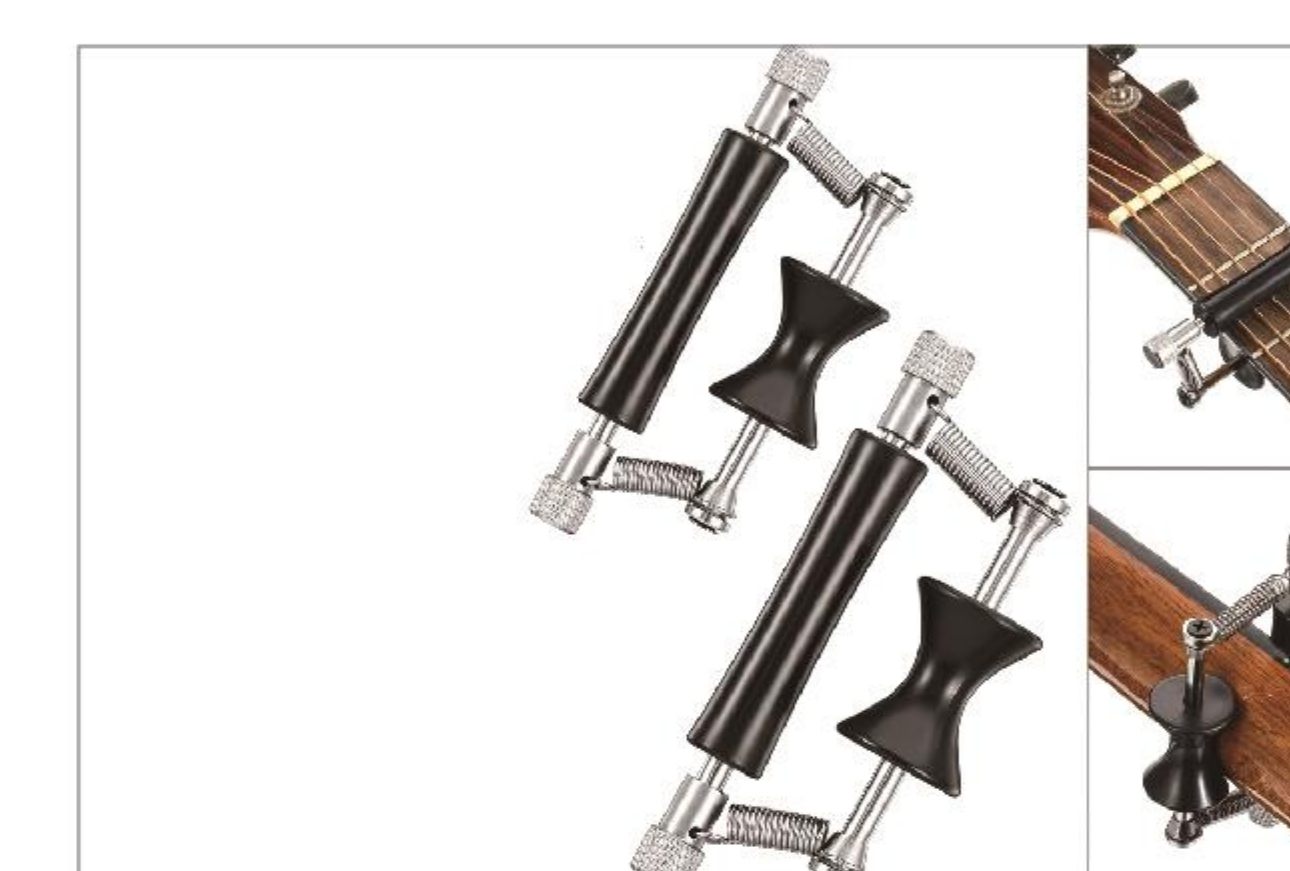

Recorder

Product Code: AH8-02B

- Item: AH8-01A
- Material: ABS
- Length: 320MM
- Packing: Blister packing
- Net Weight: 88g
- Color: Brown, Red, Purple, Green, Blue

Recorder

Product Code: AH8-02B

- Item: AH8-01B
- Material: ABS
- Length: 320MM
- Packing: Blister packing
- Net Weight: 88g
- Color: White, Yellow, Orange, Blue, Purple

Recorder

Product Code: AH8-02G

- Item: AH8-02B
- Baroque fingering Style
- Material: ABS
- Length: 326MM
- Packing: PU bag
- Net Weight: 150g
- Color: White&Black

Recorder

Product Code: AH8-02G

- Item: AH8-02G
- Germany fingering Style
- Material: ABS
- Length: 326MM
- Packing: PU bag
- Net Weight: 150g
- Color: White&Black

Guitar Capo

AGT-C06

Guitar Tuner

Guitar pickups