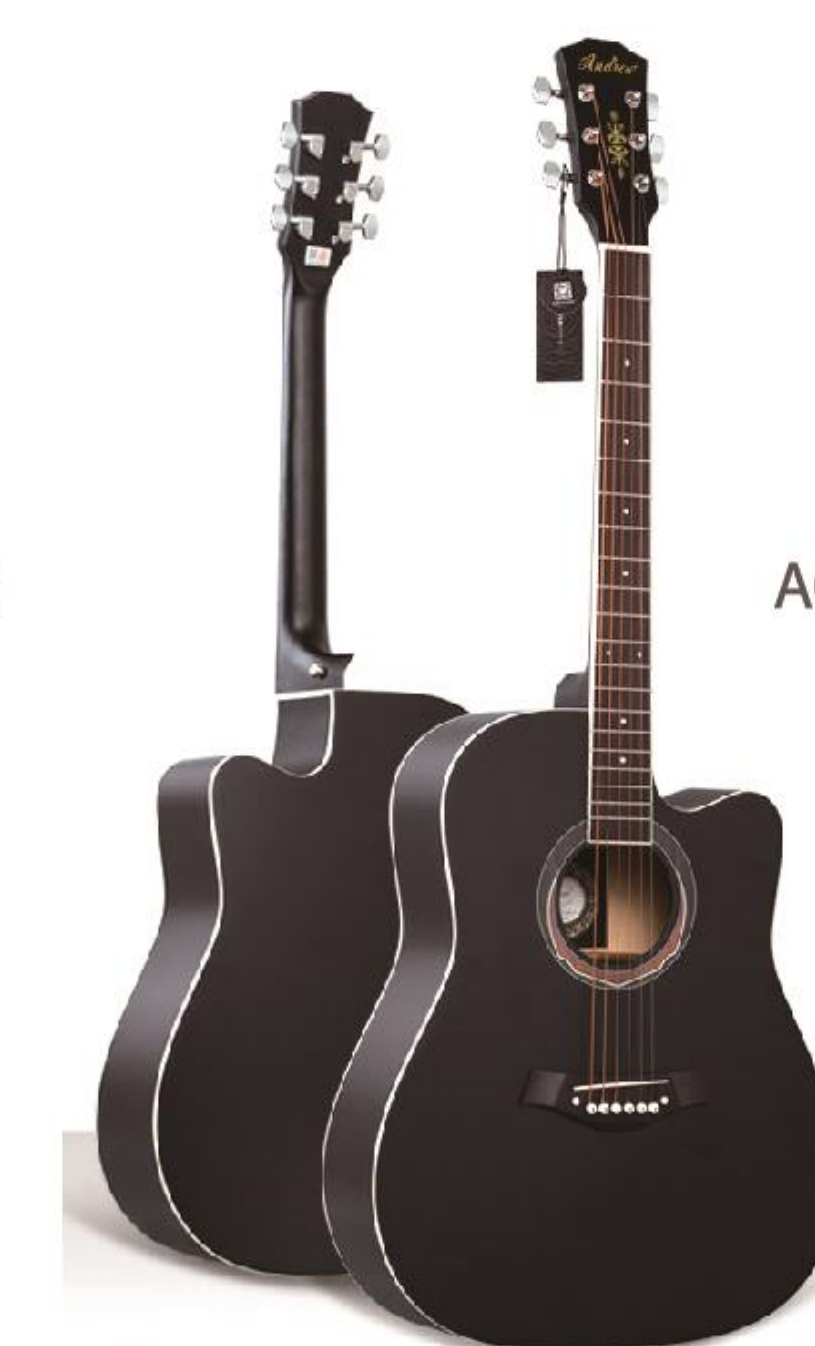

AGT-03B

AGT-03C