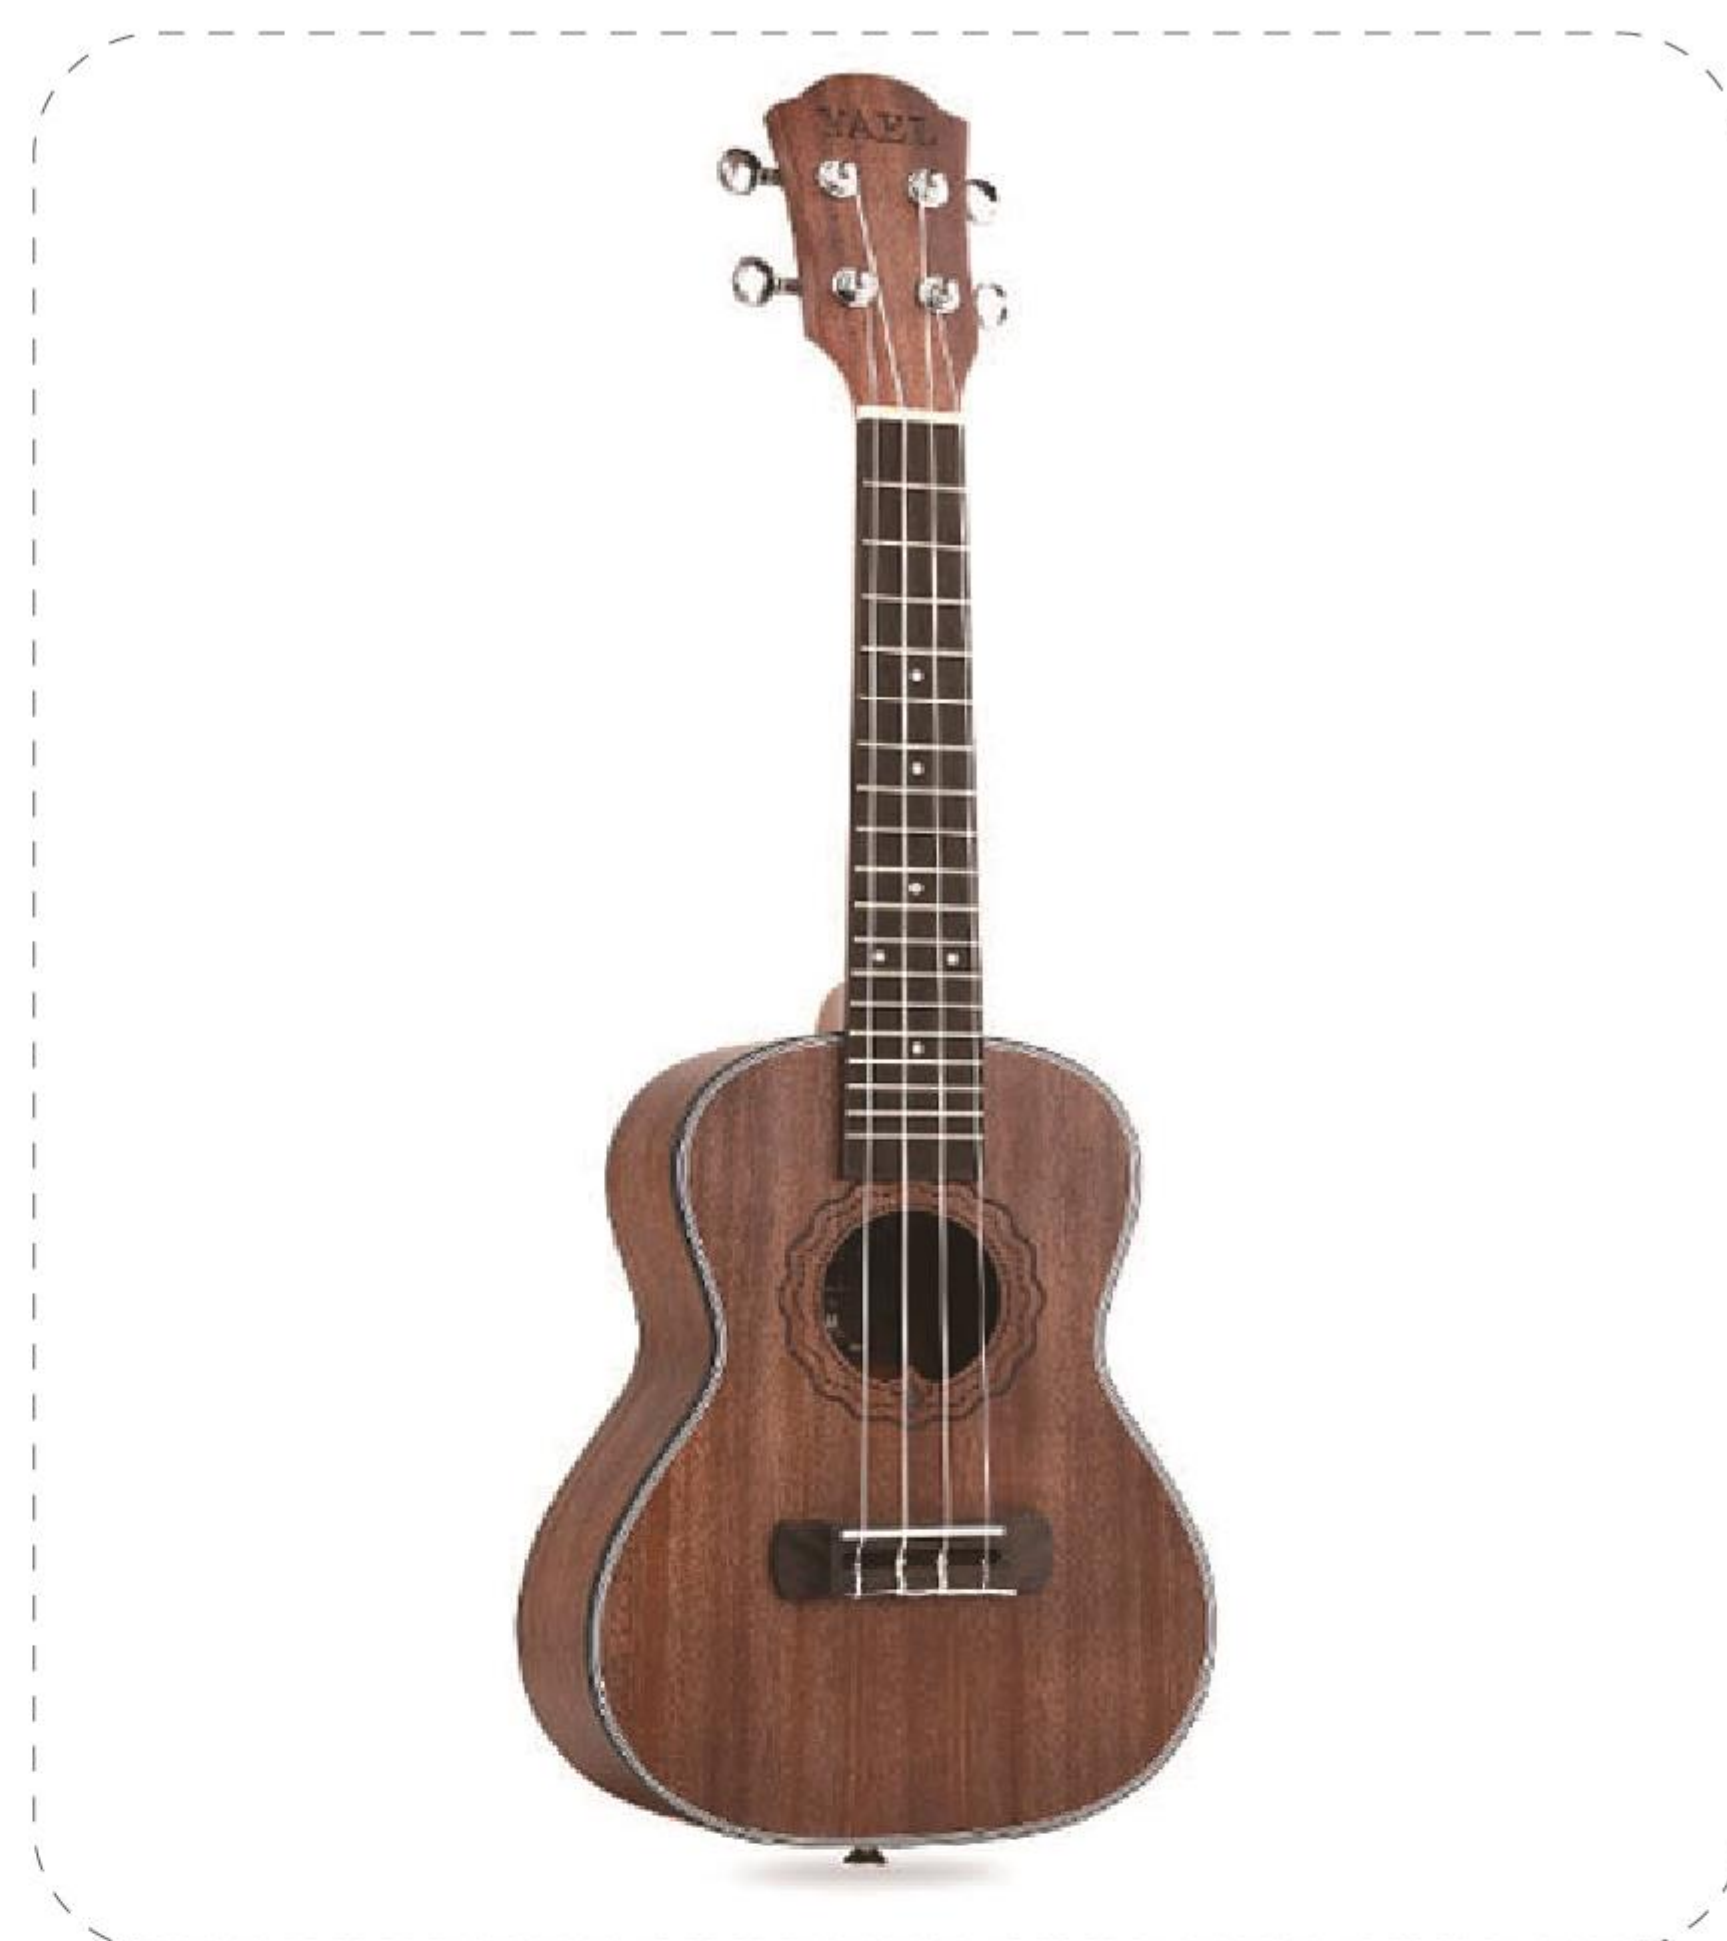

21" 23" 26" Ukulele

Product Code: AUK-007

- Top: Mahogany
- Back& Side:Mahogany
- Fingerboard: Rosewood
- Strings: Nylon string
- Bridge:Rosewood
- Painting: Satin Finish
- Binding: White ABS
- Machine Head:Die cast

23" 26" Ukulele

Product Code: AUK-009

- Top: Spruce
- Back& Side:Mahogany
- Fingerboard: Rosewood
- Strings: Nylon string
- Bridge:Rosewood
- Painting: Satin Finish
- Binding: White ABS
- Machine Head:Die cast

21" 23" 26" Ukulele

Product Code: AUK-008

- Top: Spruce
- Back& Side:Mahogany
- Fingerboard: Rosewood
- Strings: Nylon string
- Bridge:Rosewood
- Painting: Satin Finish
- Binding: White ABS
- Machine Head:Die cast