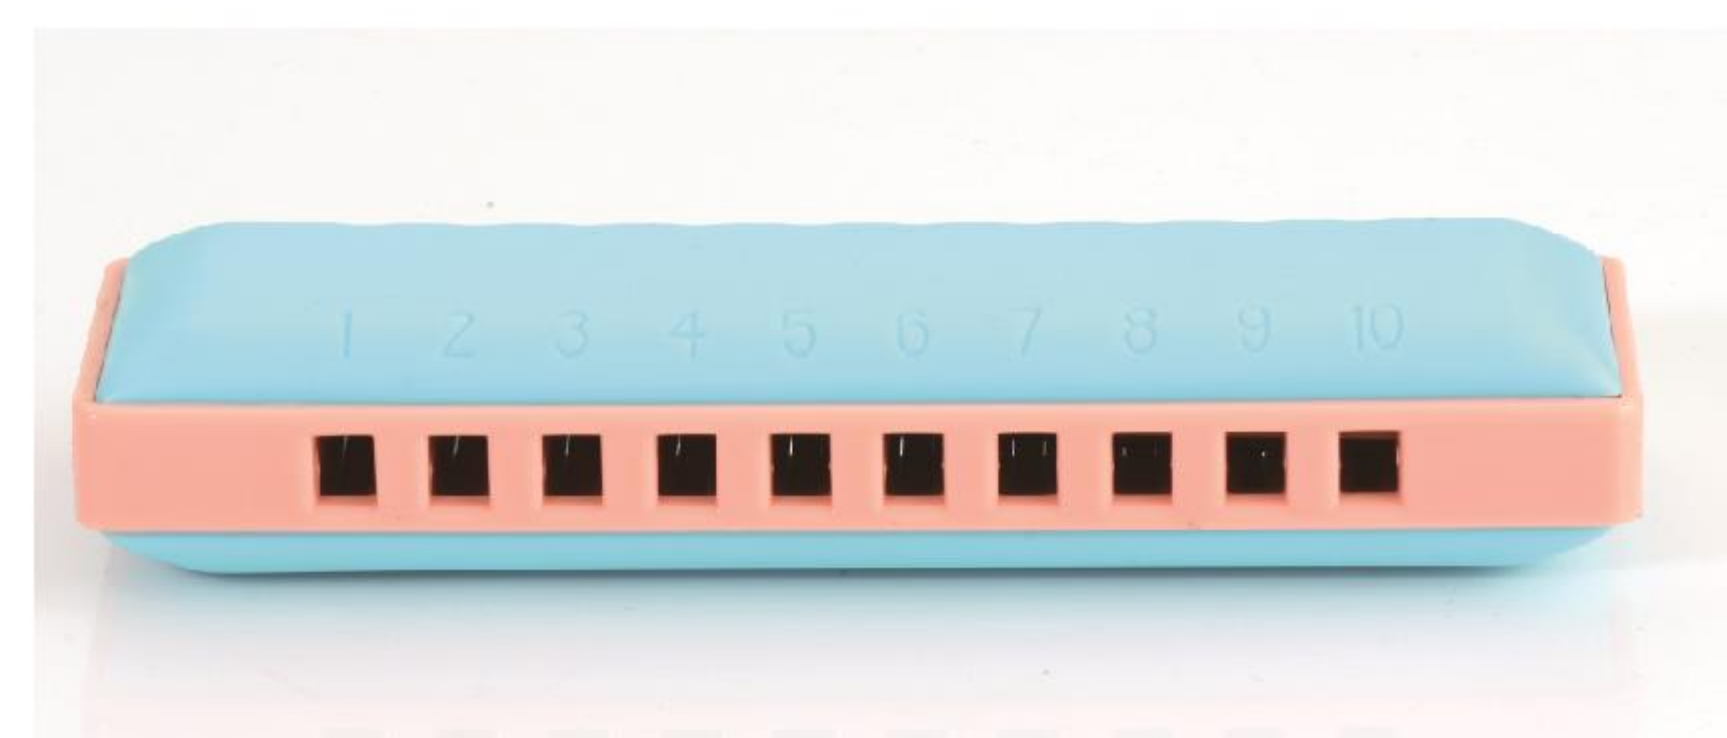

32 Keys Melodica

Product Code: AML-01B

- Material: ABS
- Dimension: 420X105X42mm
- Net Weight: 550g
- Color: Blue Pink Black

32 Keys Melodica

Product Code: AML-01C

- Material: ABS/ Phosphor bronze
- Dimension: 420X105X42mm
- Net Weight: 650g
- Color: Red Blue

Kids Harmonica 10 holes

Product Code: AKH-01

- Material: ABS comb
- Dimension: 105*30*20MM
- Packing: Plastic case
- Net Weight: 28g
- Color: Green, Blue ,Purple ,Yellow, Red , Light Green

Kids Harmonica 10 holes