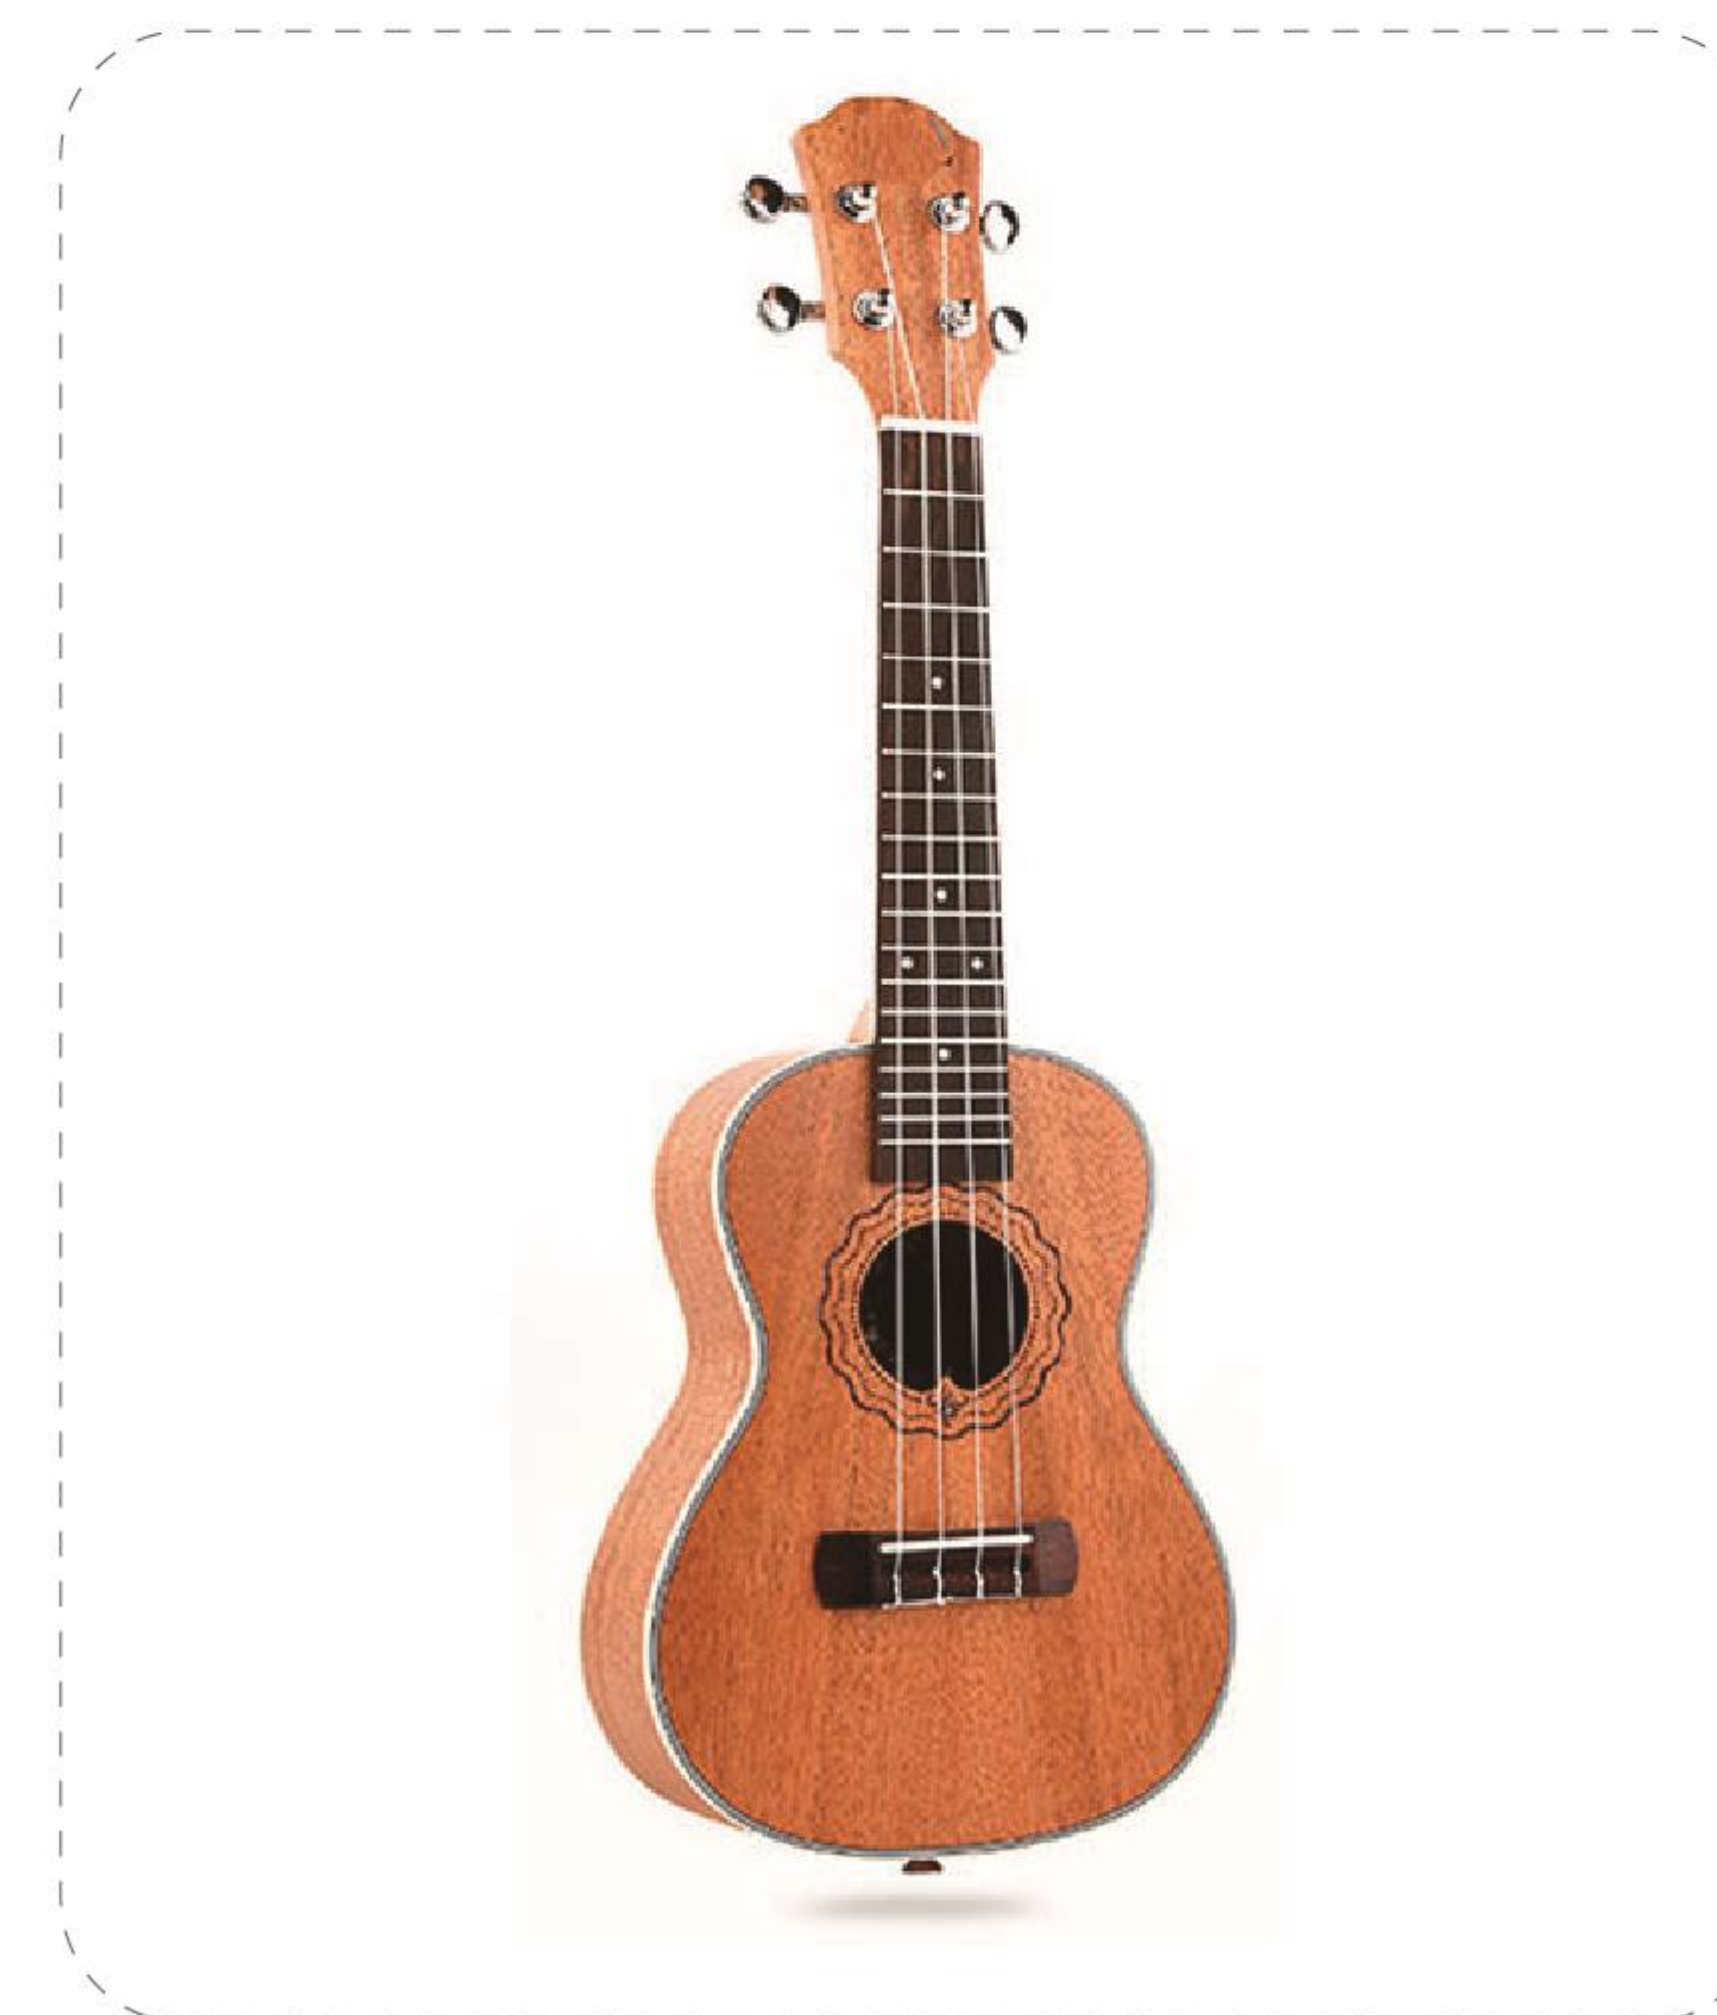

21" 23" 26" Ukulele

Product Code: AUK-006

- AUG-006
- Top: Mahogany
- Back& Side:Mahogany
- Fingerboard: Rosewood
- Strings: Nylon string
- Bridge:Rosewood
- Painting: Satin Finish
- Binding: White ABS
- Machine Head:Die cast