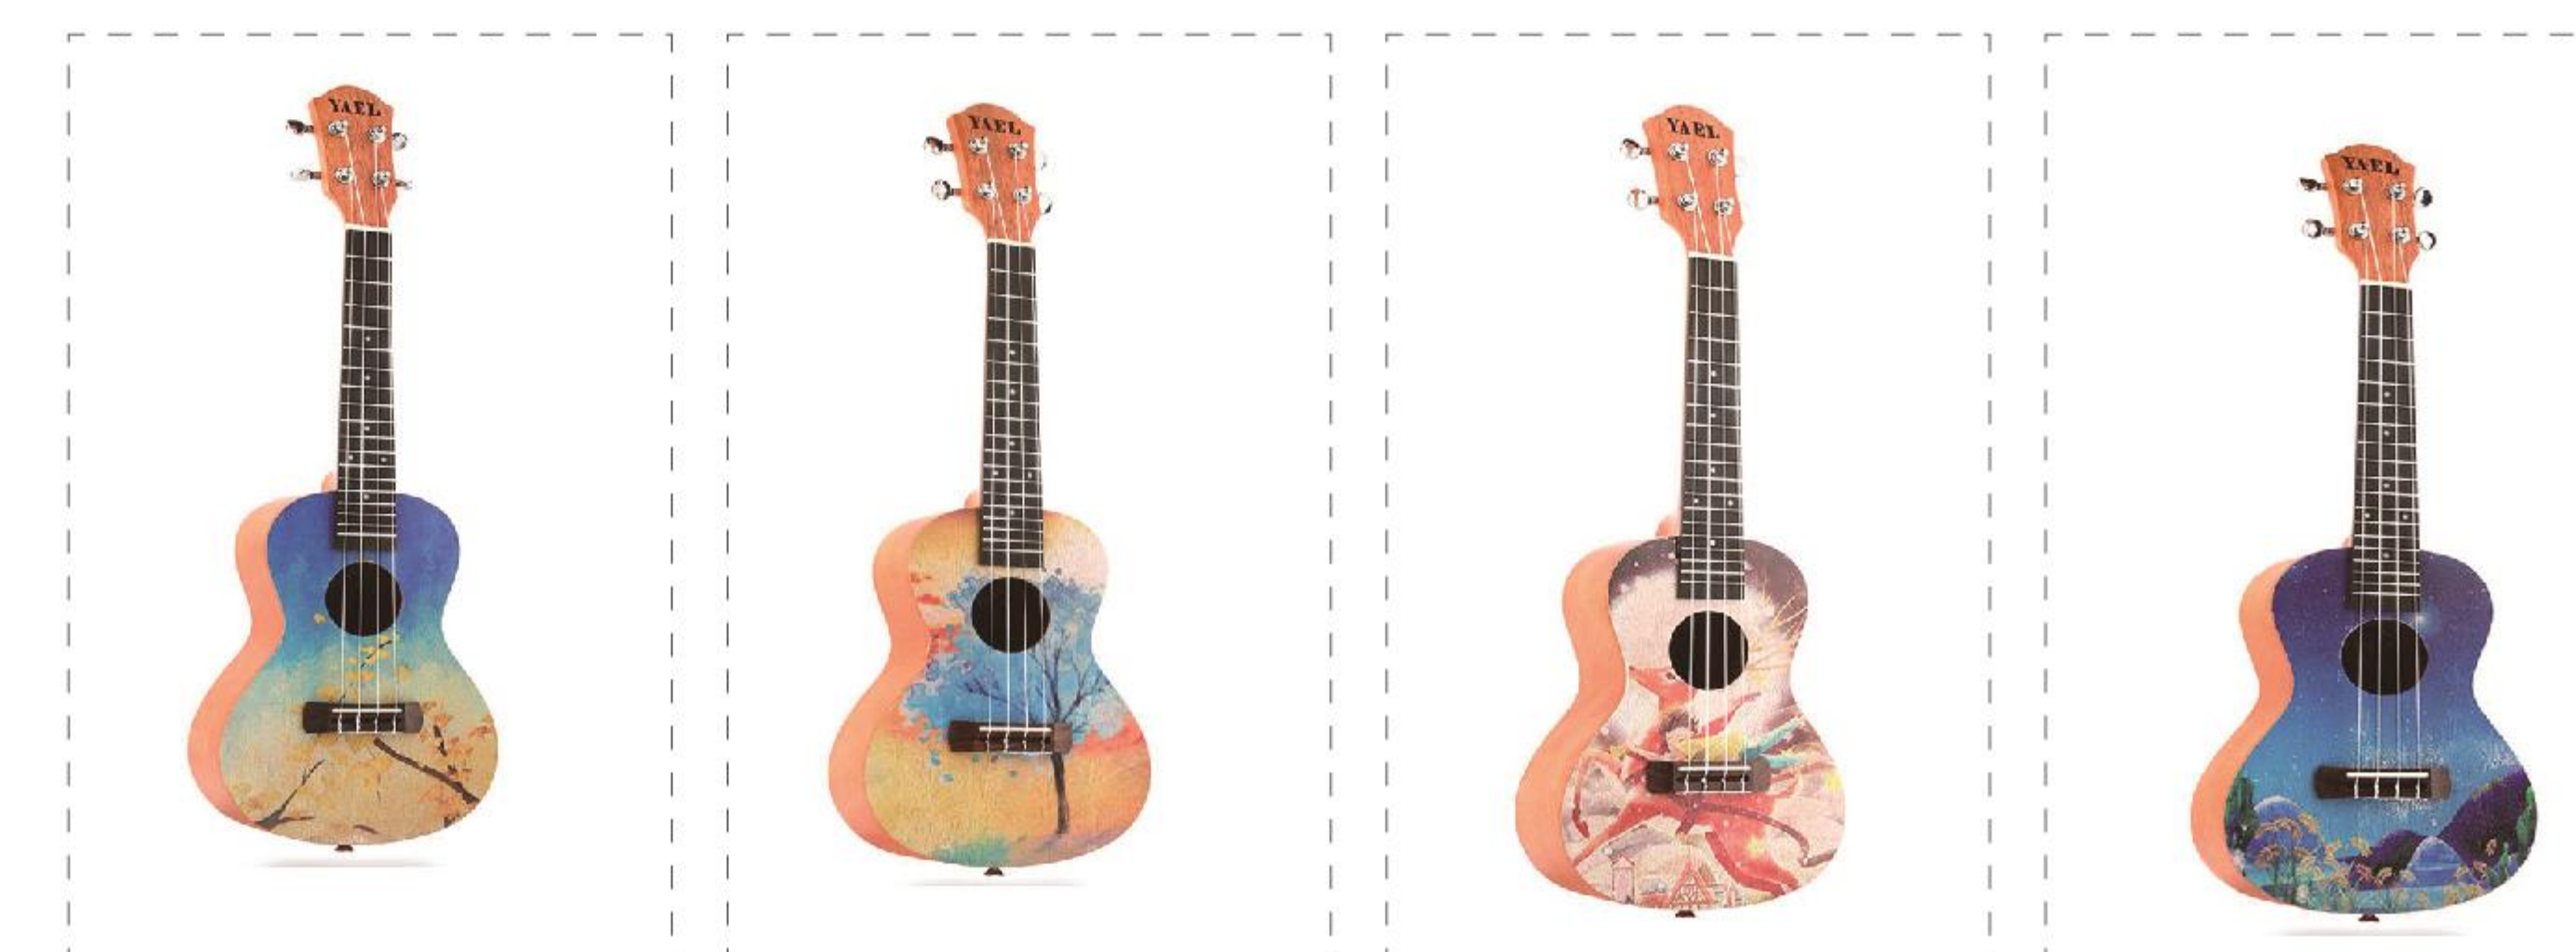

21" 23" 26" Ukulele

Product Code: AUK-008

- Top: Spruce
- Back& Side:Mahogany
- Fingerboard: Rosewood
- Strings: Nylon string
- Bridge:Rosewood
- Painting: Satin Finish
- Binding: White ABS
- Machine Head:Die cast

23" Art Ukulele

Product Code: AUK-010

- Top: Okume
- Back& Side:Okume
- Fingerboard: Rosewood
- Strings: Nylon string
- Bridge:Rosewood
- Painting: Satin Finish
- Binding: None
- Machine Head:Die cast

23" 26" Ukulele

Product Code: AUK-011

- Top: Zebra
- Back& Side:Zebra
- Fingerboard: Rosewood
- Strings: Nylon string
- Bridge:Rosewood
- Painting: Satin Finish
- Binding: ABS
- Machine Head:Die cast

23" 26" Cutaway Ukulele