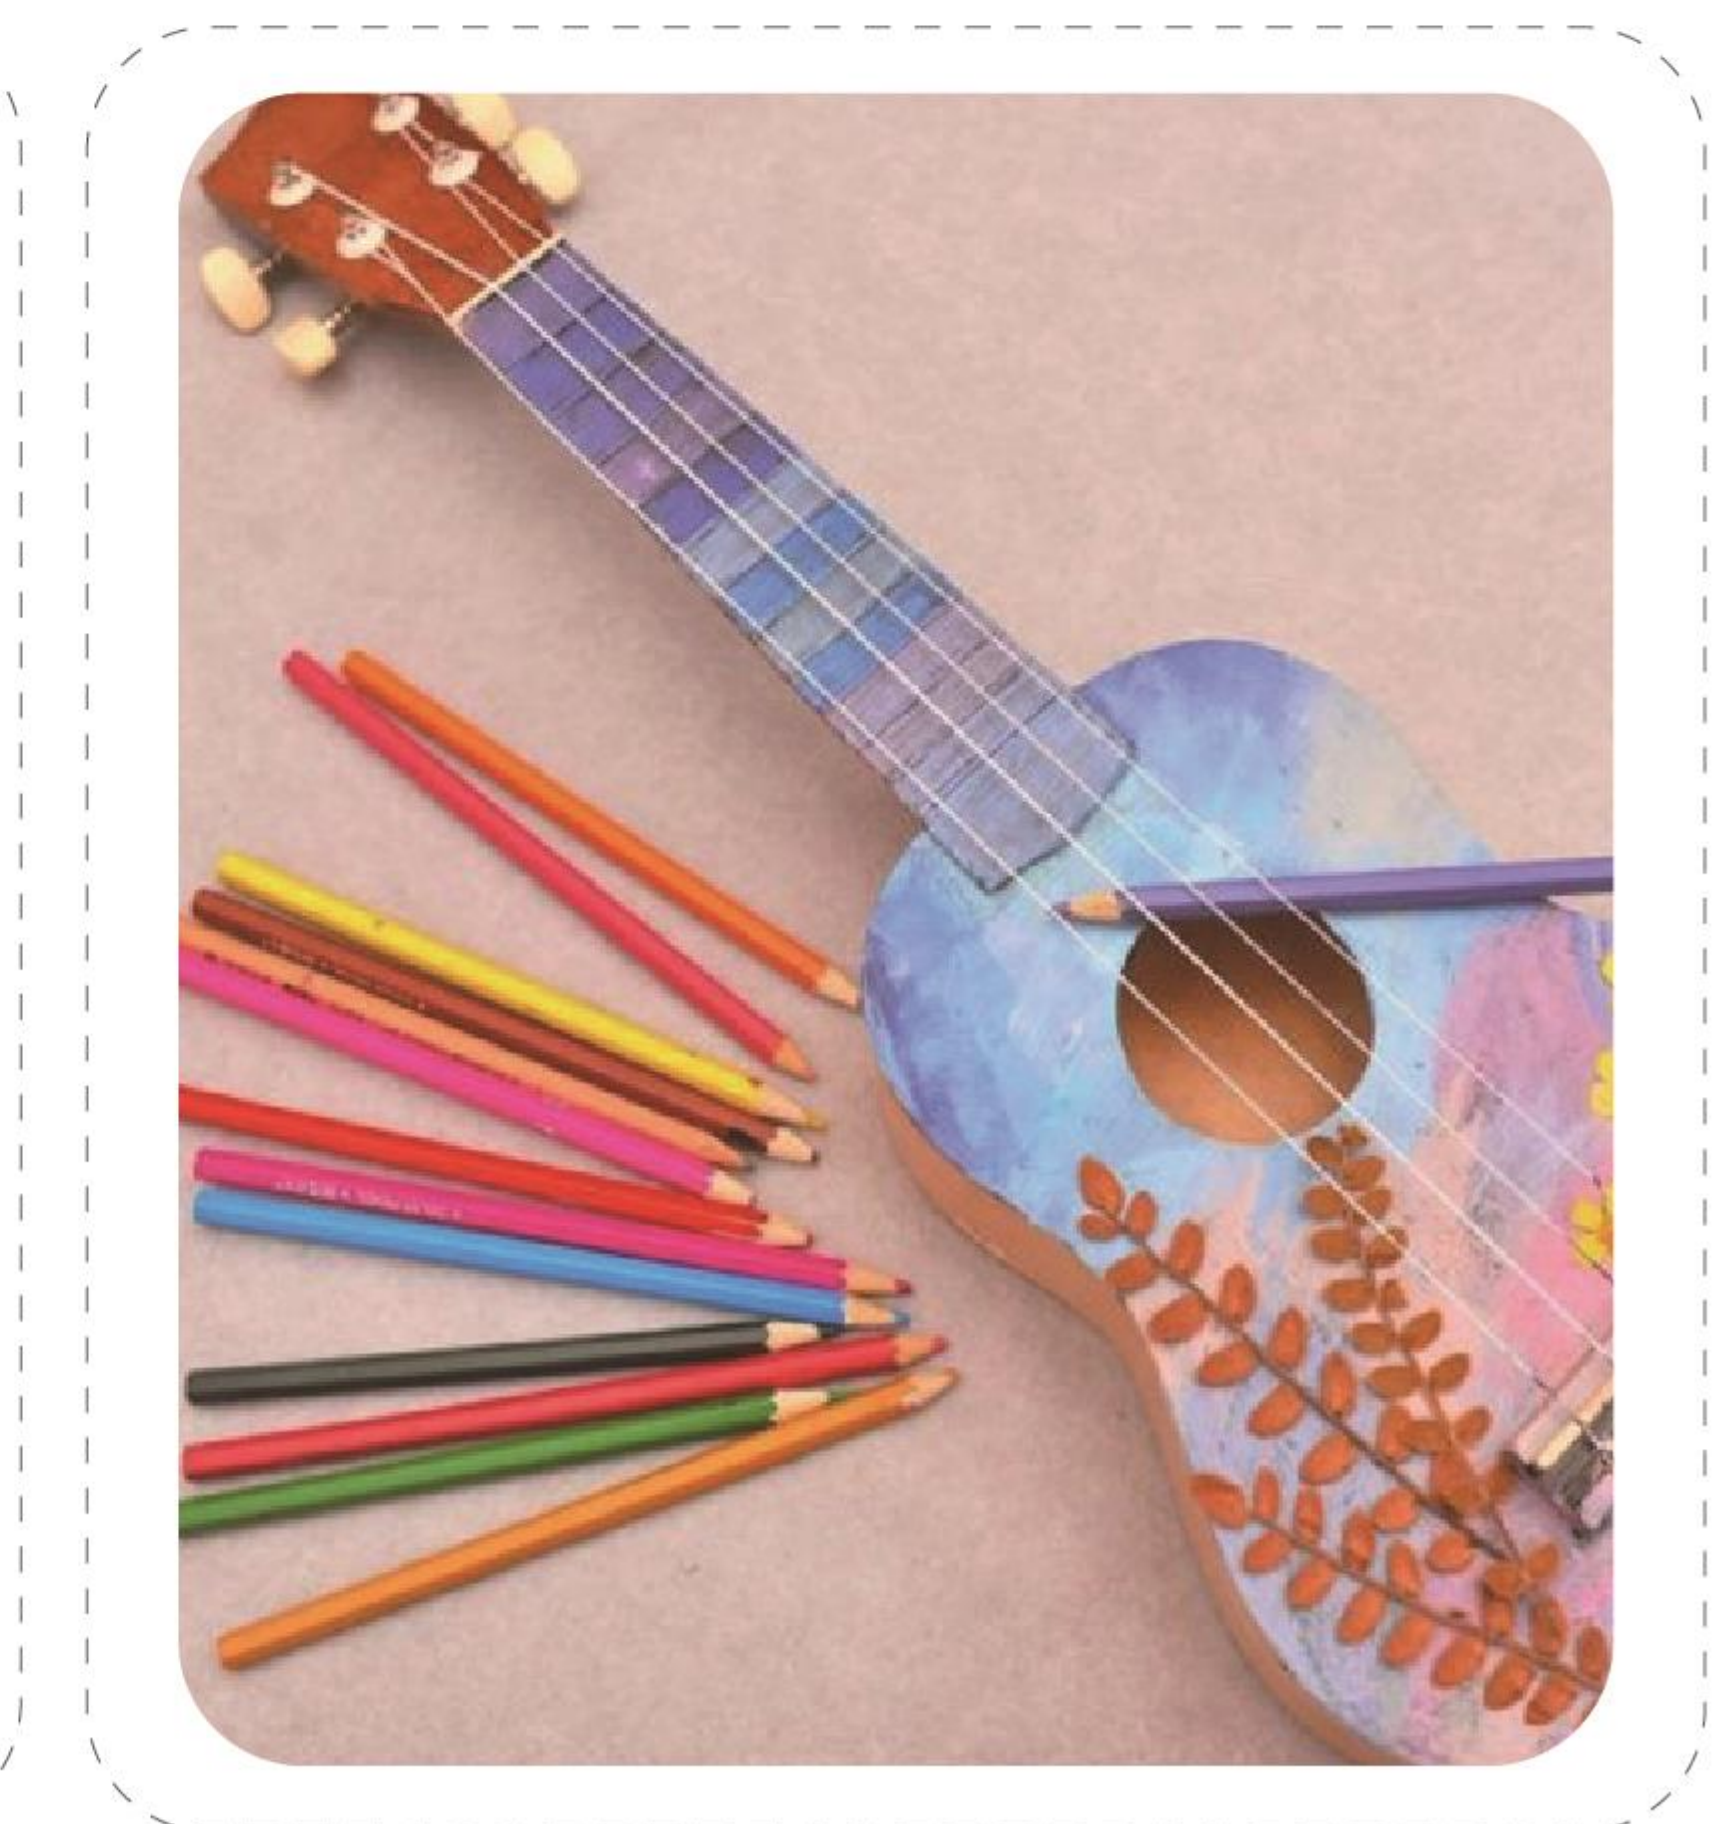

21" DIY Kit Ukulele

Product Code: AUK-002

- Top: Basswood
- Back& Side: Basswood
- Neck: Plywood
- Painting: DIY color
- Machine Head: Chrome Open