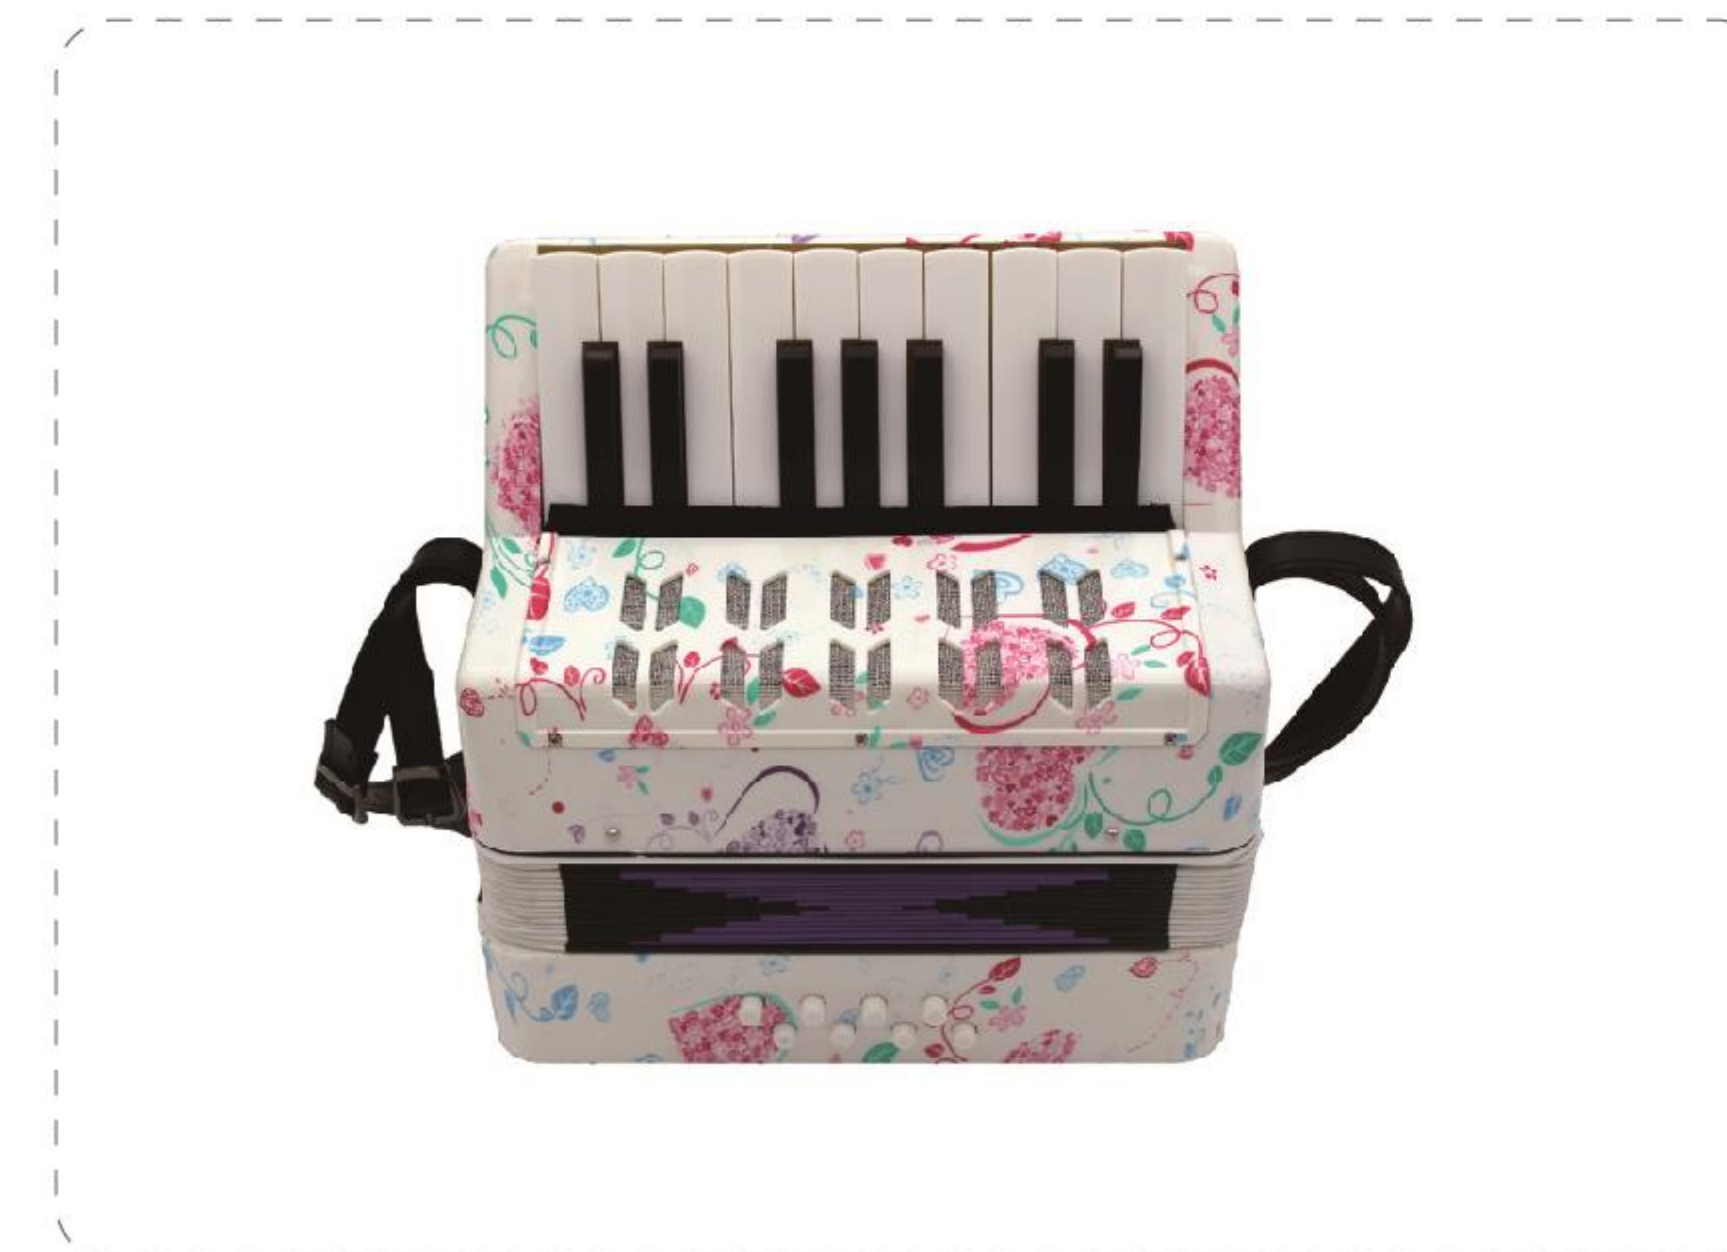

8 Bass 17keys accordion

Product Code: AAB-01

- Material: ABS
- Dimension: 23x10x23CM
- Packing: Color box
- Net Weight: 1.5Kg
- Color: Red, Purple, Green, Black, Blue, Pink