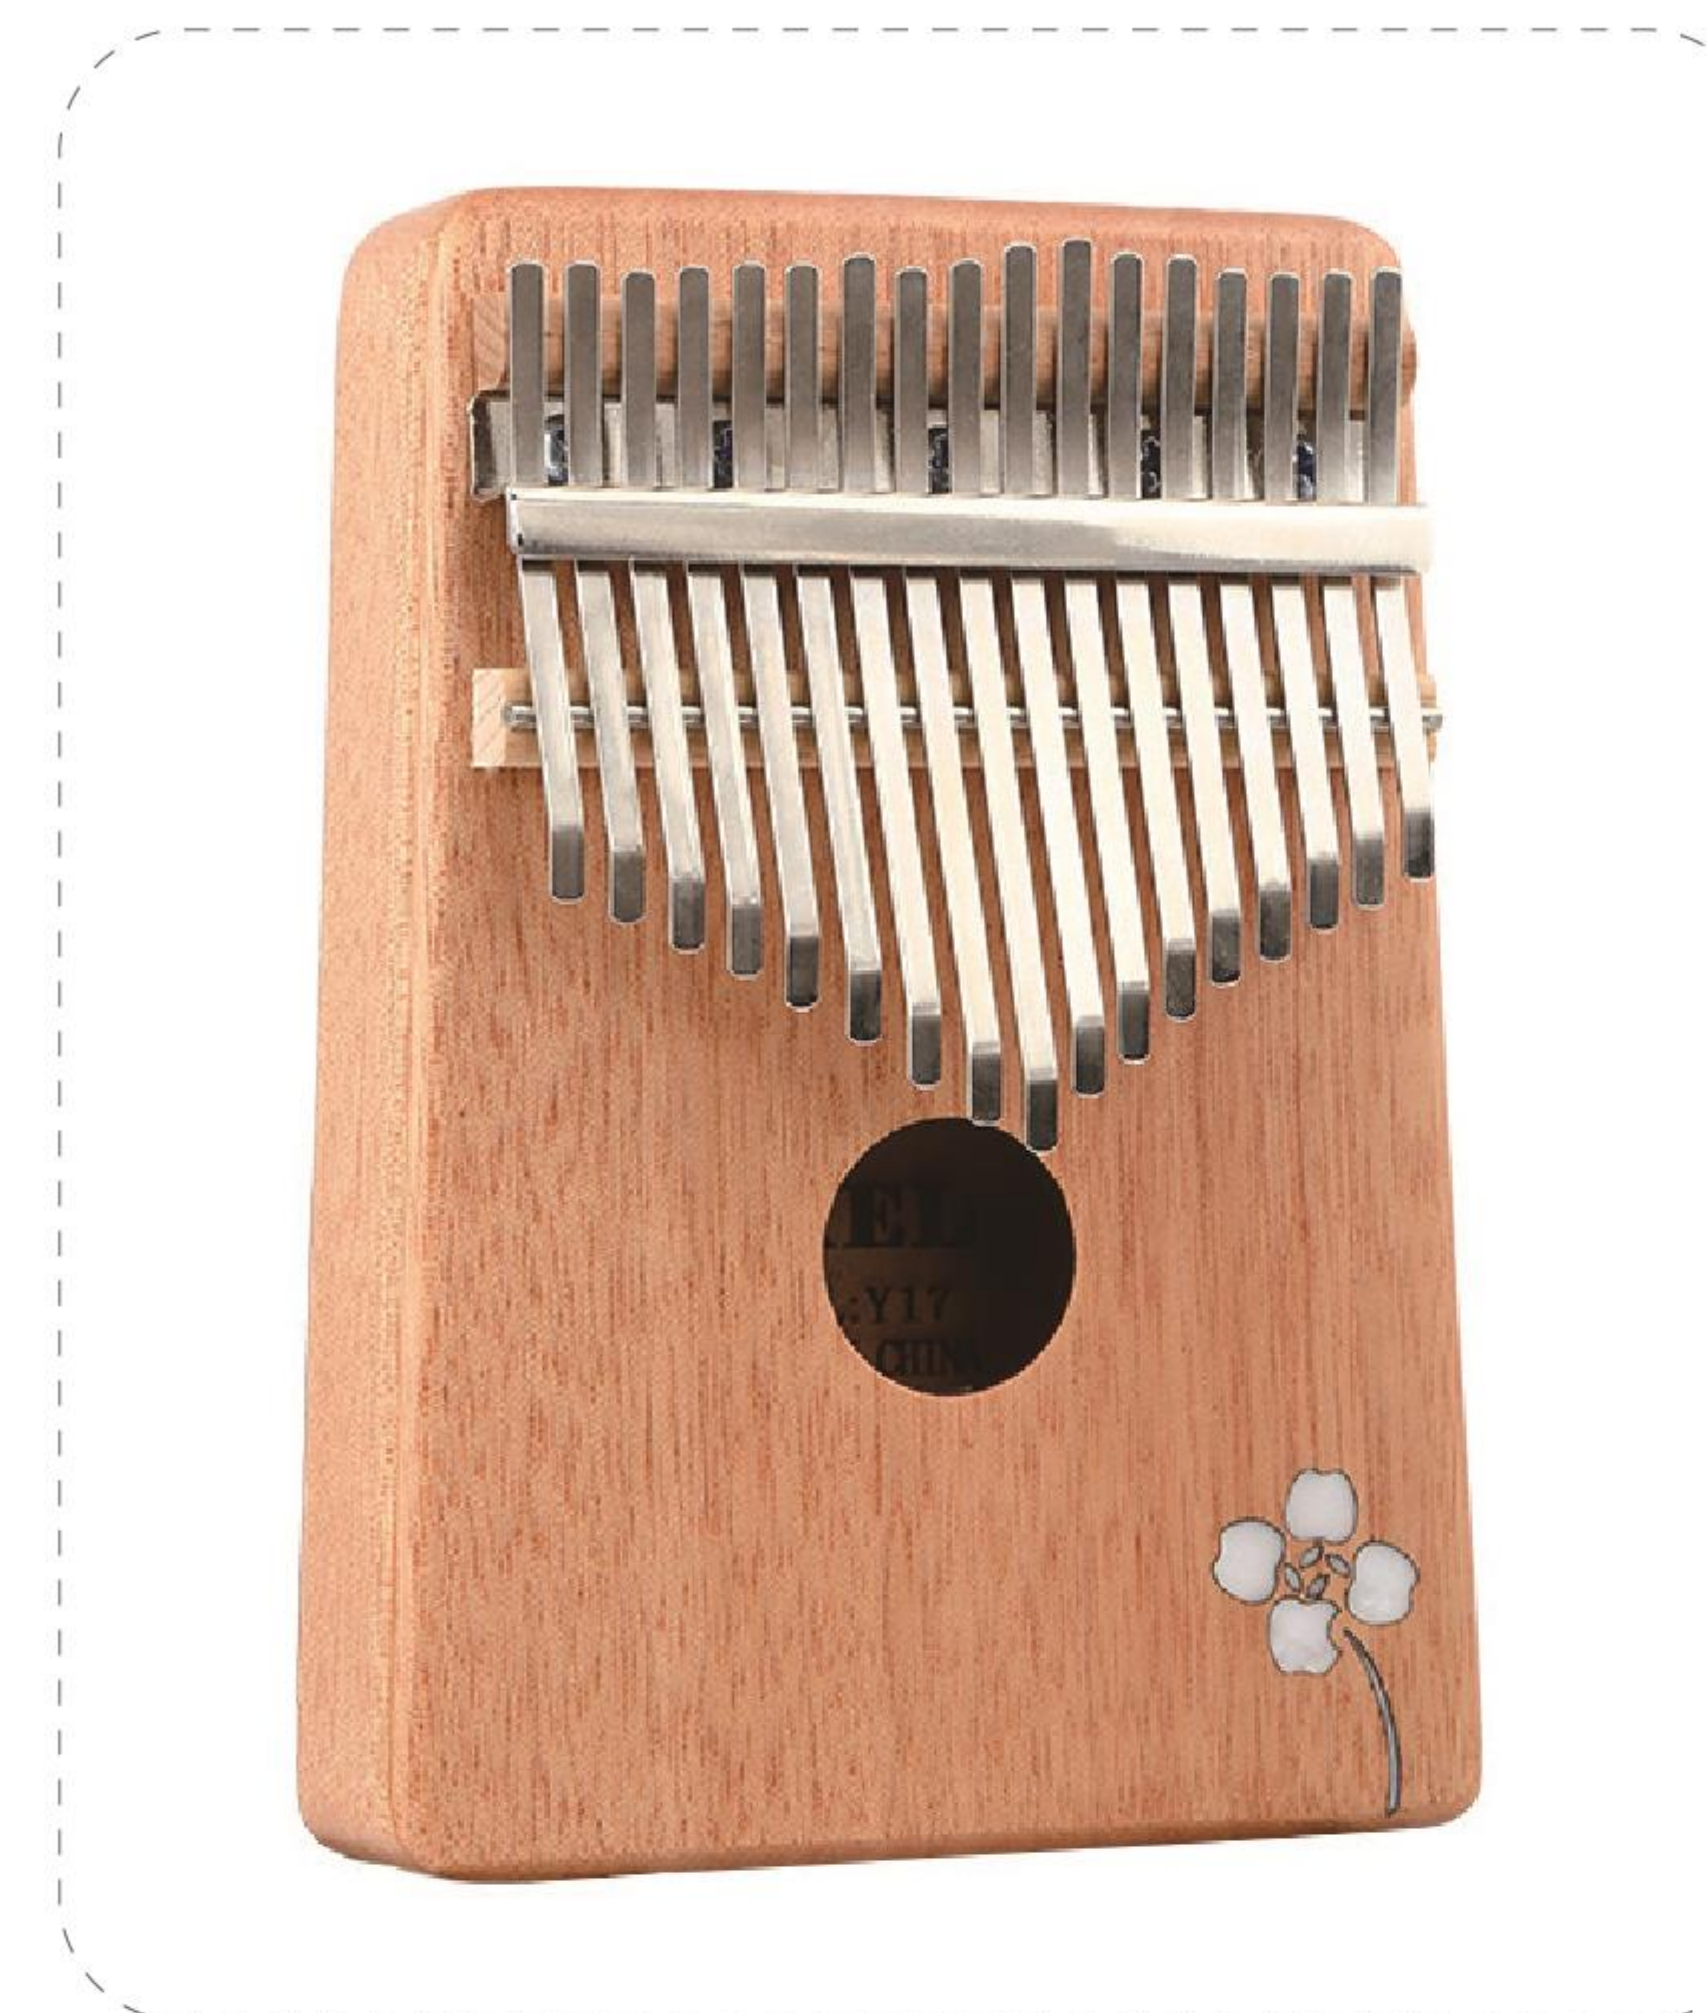

Product Code: AVL-016

- Top: Solid Spruce
- Side&Back: Maple
- Neck: Maple
- Machines Head: Hard Wood
- Fingerboard: Hardwood
- Chinrest: Hardwood
- Peg: Aluminum Alloy
- Tailpiece: Aluminum Alloy
- Purfling: painted
- Available Size: 4/4, 3/4, 1/2, 1/4, 1/8
- Accessories: Case, Bow, Rosin, Bridge

Product Code: AVL-017

- Top: Solid Spruce
- Side&Back: Maple
- Neck: Maple
- Machines Head: Hard Wood
- Fingerboard: Hardwood
- Chinrest: Hardwood
- Peg: Aluminum Alloy
- Tailpiece: Aluminum Alloy
- Purfling: painted
- Available Size: 4/4, 3/4, 1/2, 1/4, 1/8
- Accessories: Case, Bow, Rosin, Bridge

Cases

All Solid Mahogany Finger
Piano Thumb Piano Kalimba

Ariose Music has been the right choice of
the customers for their musical instrument and gear needs!

All Solid Mahogany
Finger Piano Thumb Piano Kalimba

Product Code: AKB-01

- Item No.: AKB-01
- Material: All Solid Mahogany Wood
- Keys: 17keys Kalimba
- Size: 23x18.5x7.5CM
- Packing: Bag+ Box

All Solid Bamboo Finger Piano
Thumb Piano Kalimba

Product Code: AKB-02