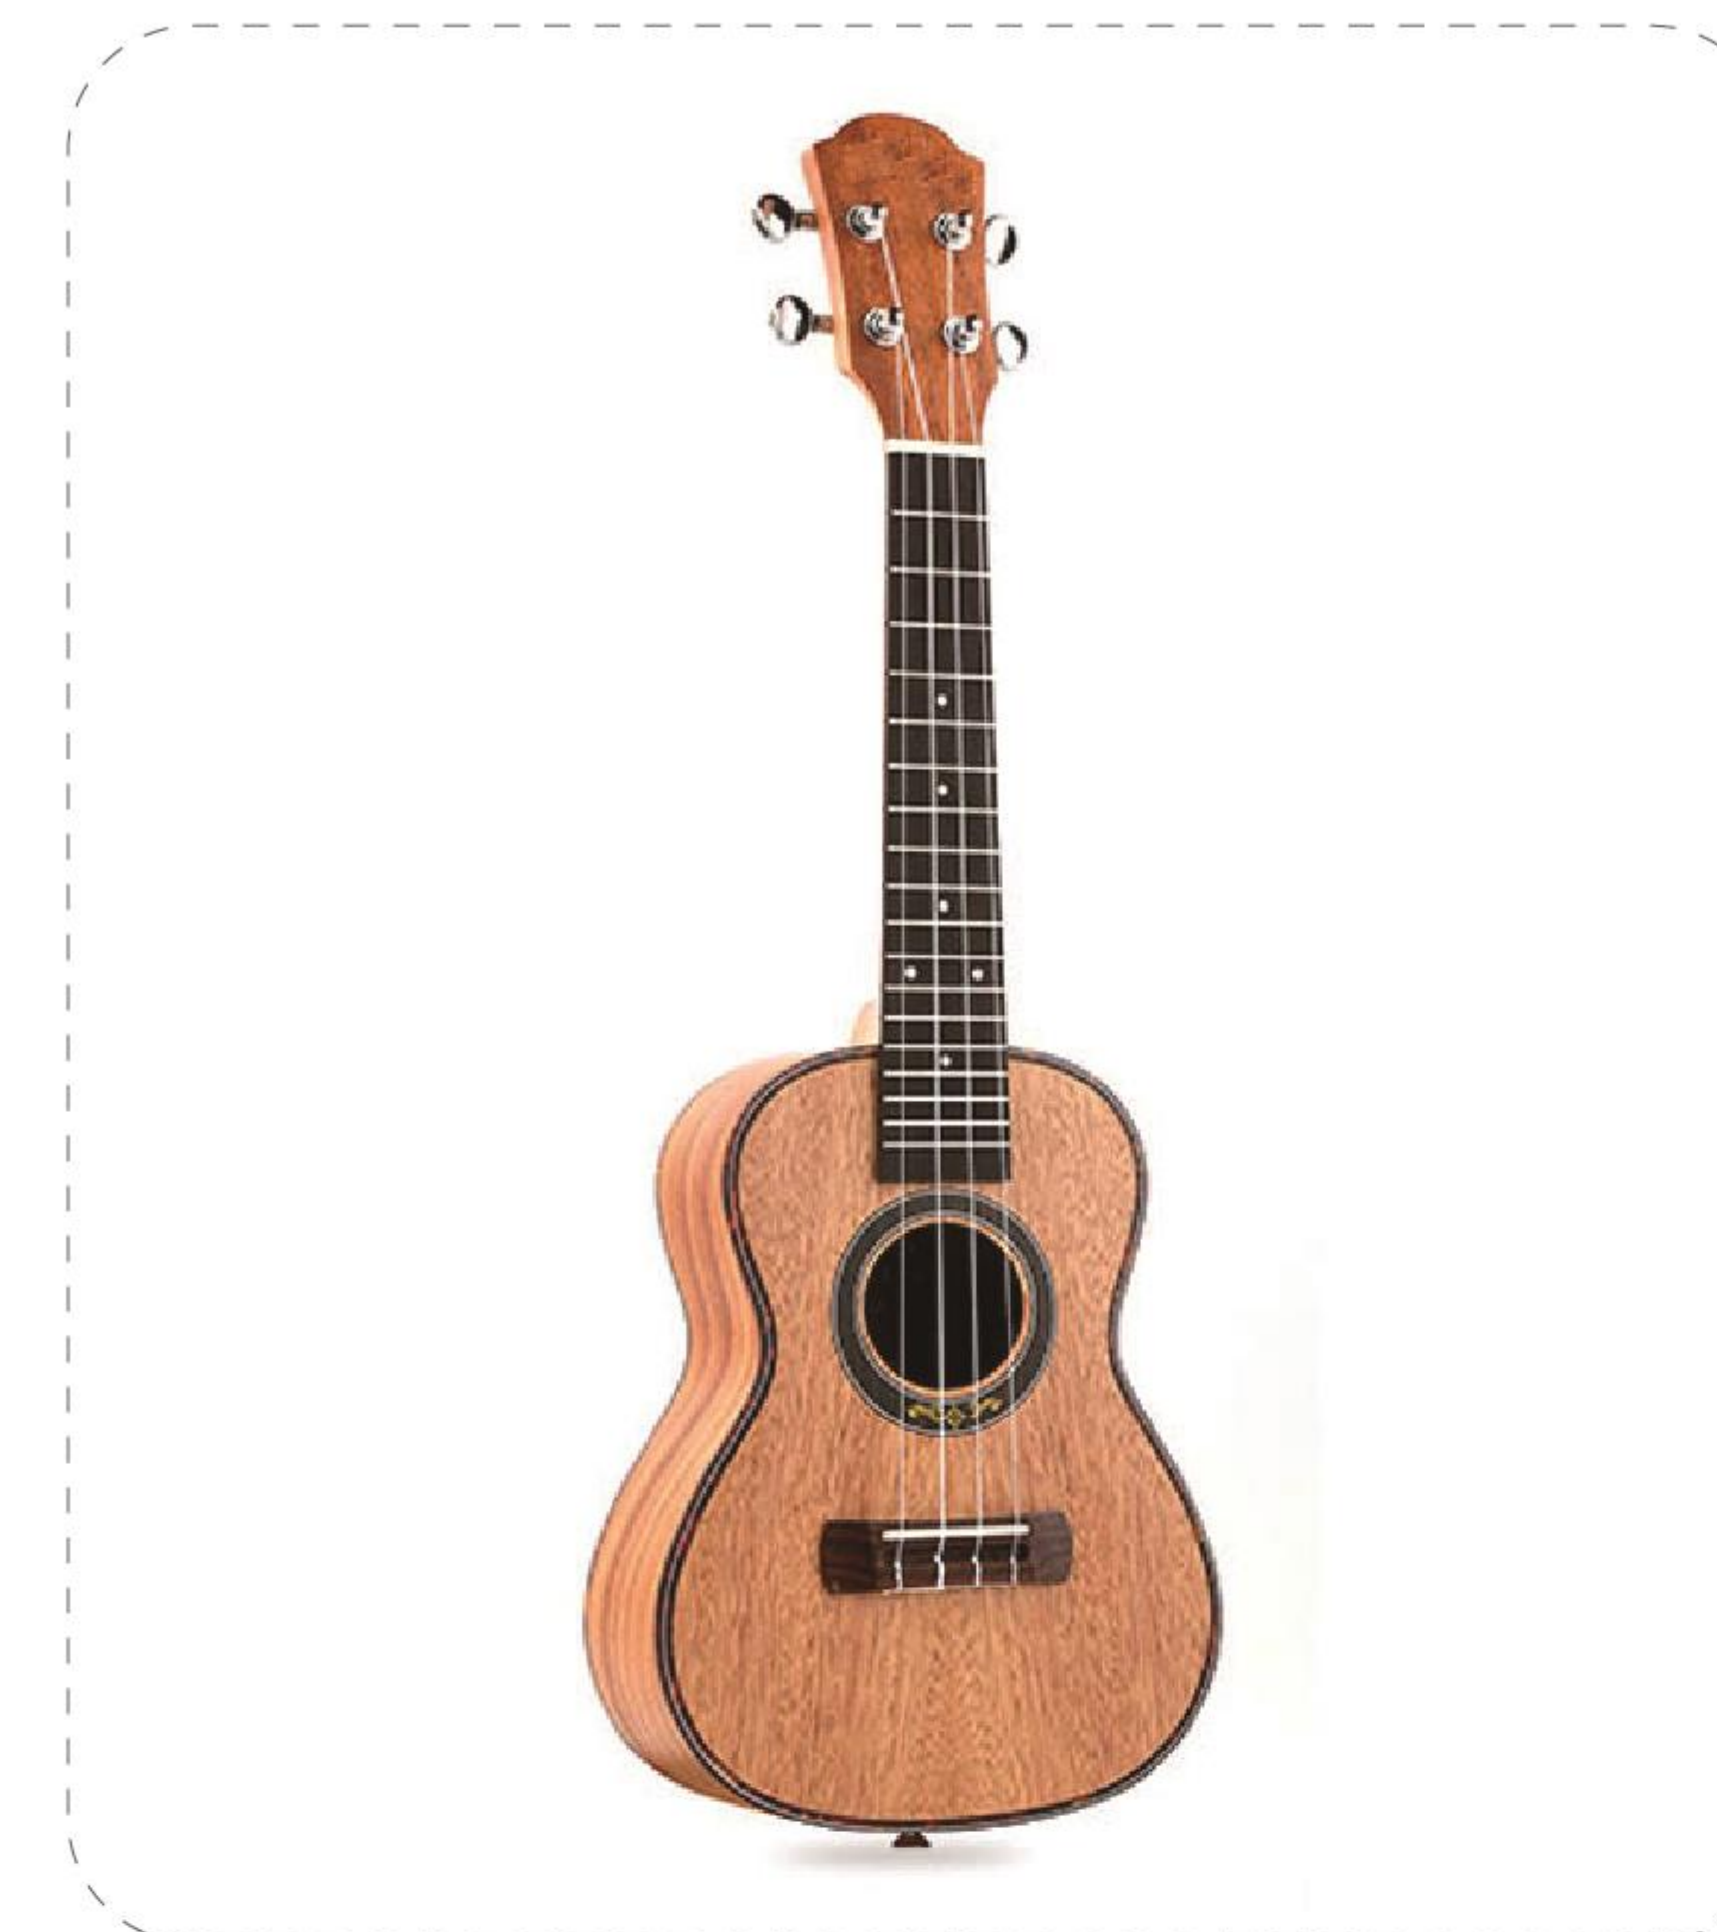

21" 23" 26" Ukulele

Product Code: AUK-007

- Top: Mahogany
- Back& Side:Mahogany
- Fingerboard: Rosewood
- Strings: Nylon string
- Bridge:Rosewood
- Painting: Satin Finish
- Binding: White ABS
- Machine Head:Die cast

23" 26" Ukulele

Product Code: AUK-009

- Top: Spruce
- Back& Side:Mahogany
- Fingerboard: Rosewood
- Strings: Nylon string
- Bridge:Rosewood
- Painting: Satin Finish
- Binding: White ABS
- Machine Head:Die cast

21" 23" 26" Ukulele

Product Code: AUK-008

- Top: Spruce
- Back& Side:Mahogany
- Fingerboard: Rosewood
- Strings: Nylon string
- Bridge:Rosewood
- Painting: Satin Finish
- Binding: White ABS
- Machine Head:Die cast