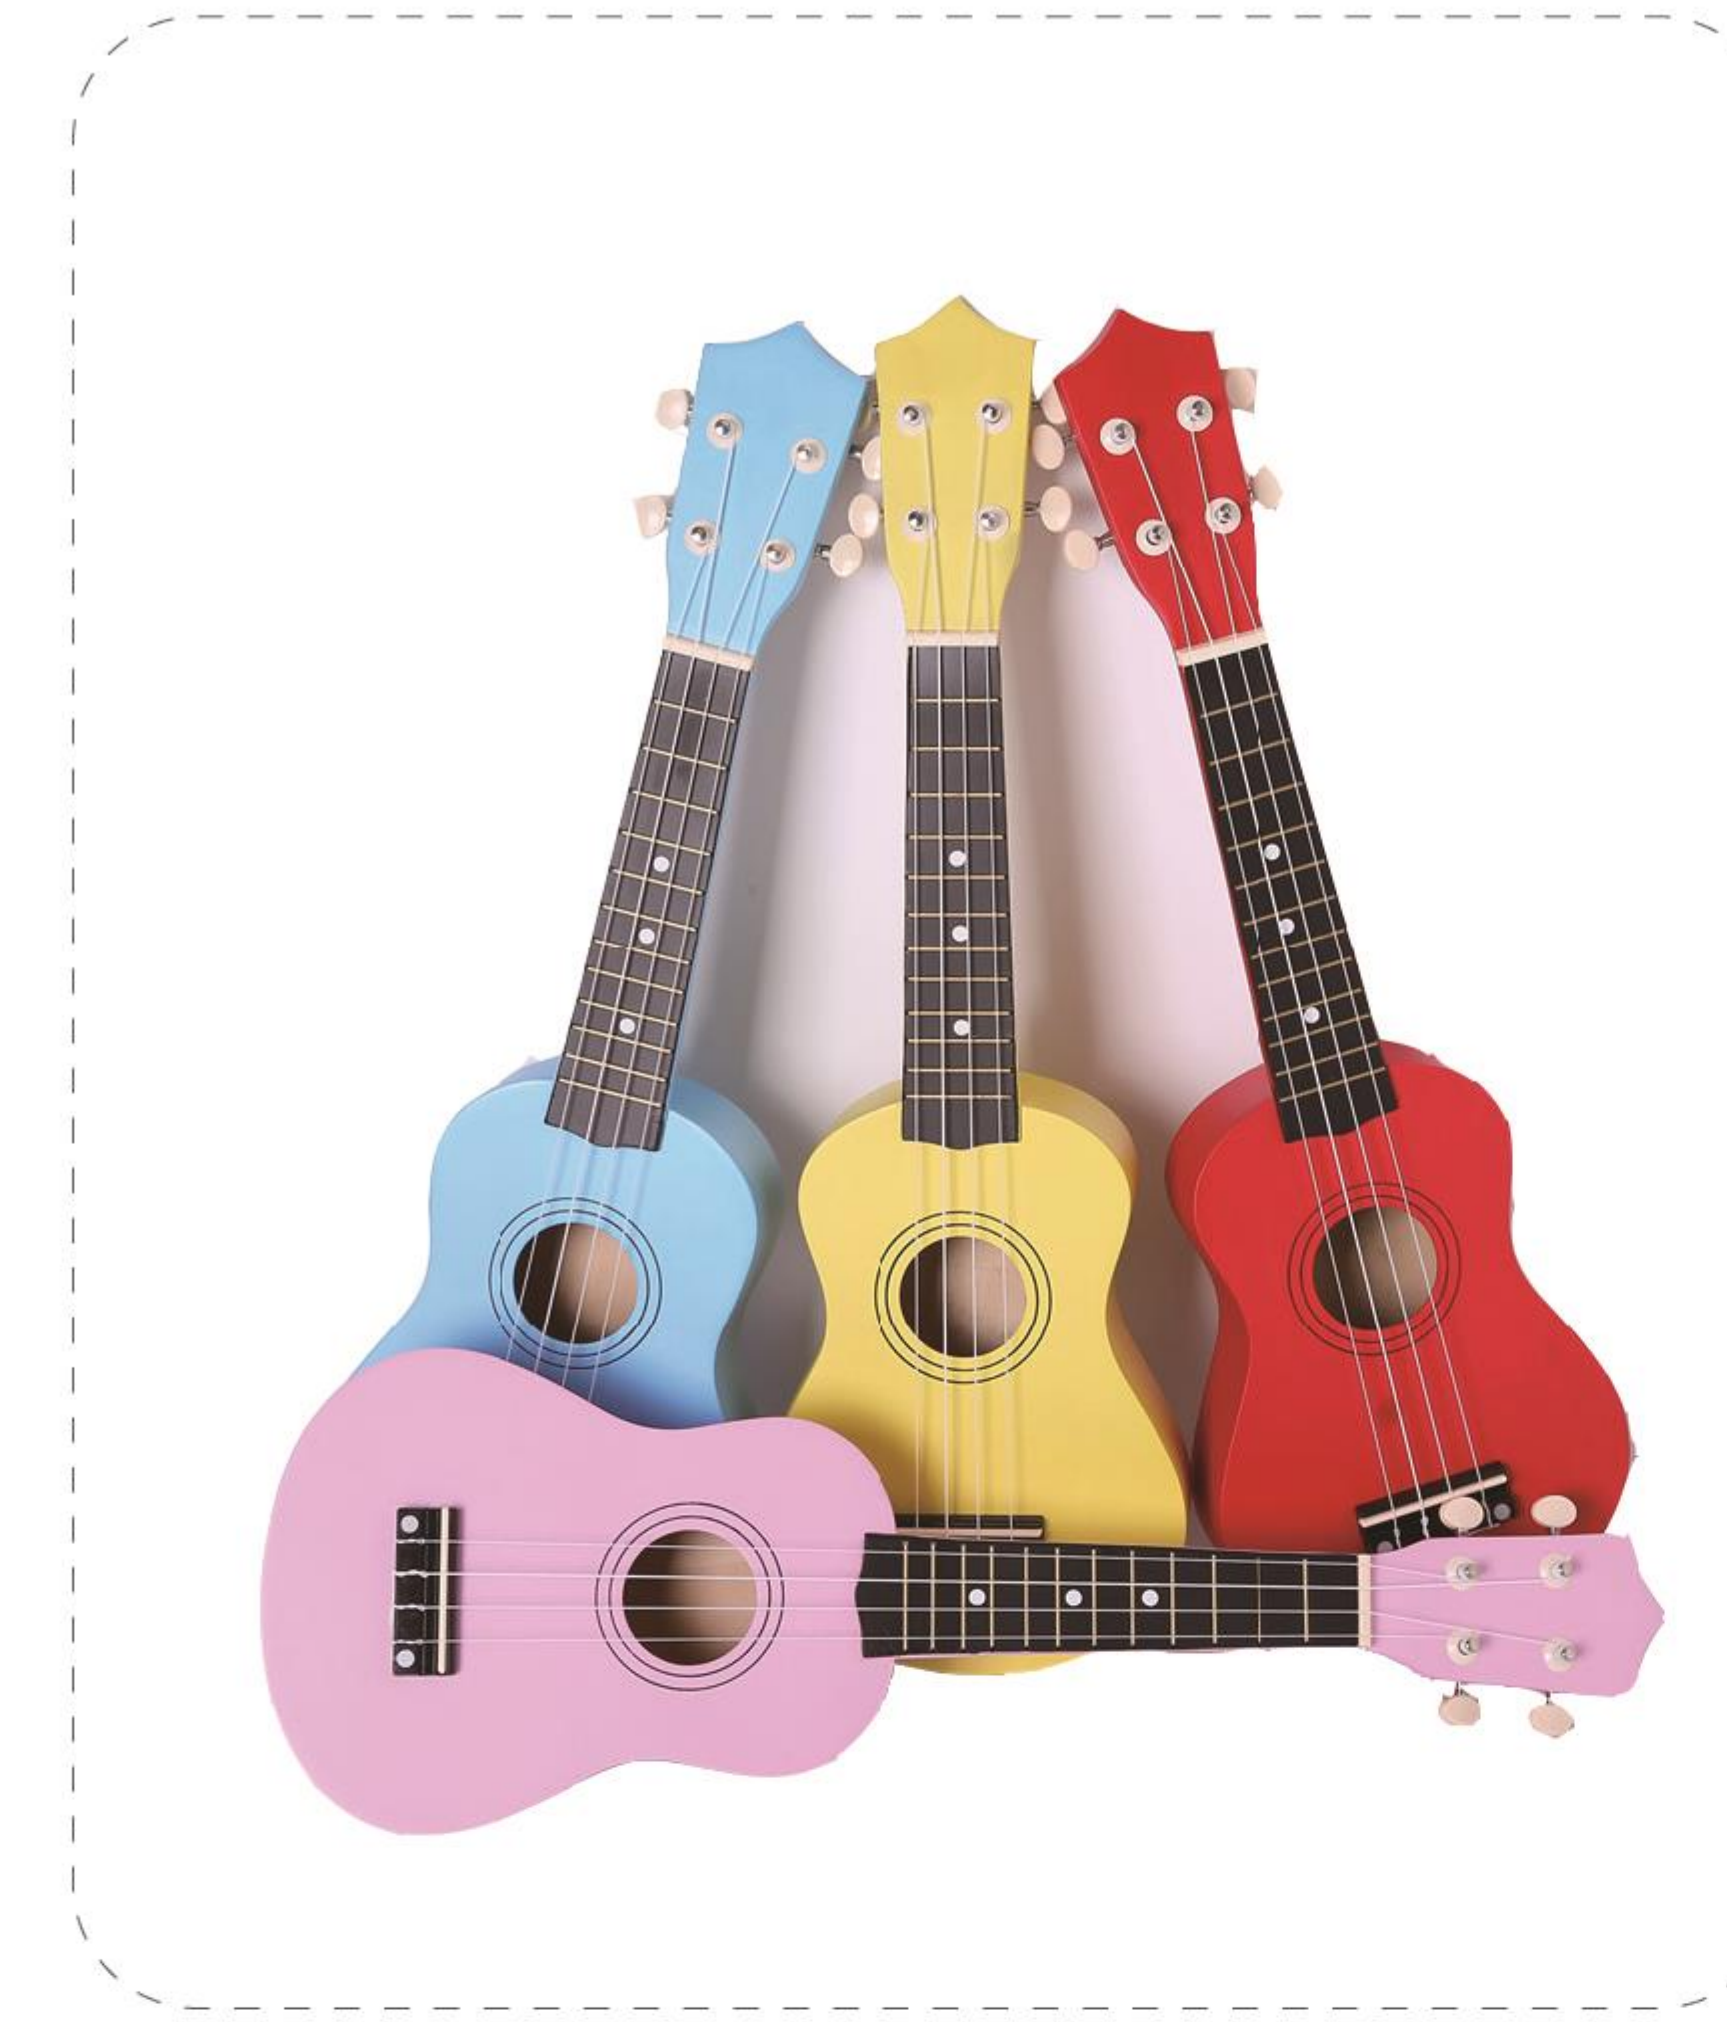

Ukuleles Cases

Ariose Music has been the right choice of the customers for their musical instrument and gear needs!

21" Colorful Ukulele

Product Code: AUK-001

- Top: Basswood
- Back& Side: Basswood
- Neck: Plywood
- Painting: Matte
- Machine Head: Chrome Open