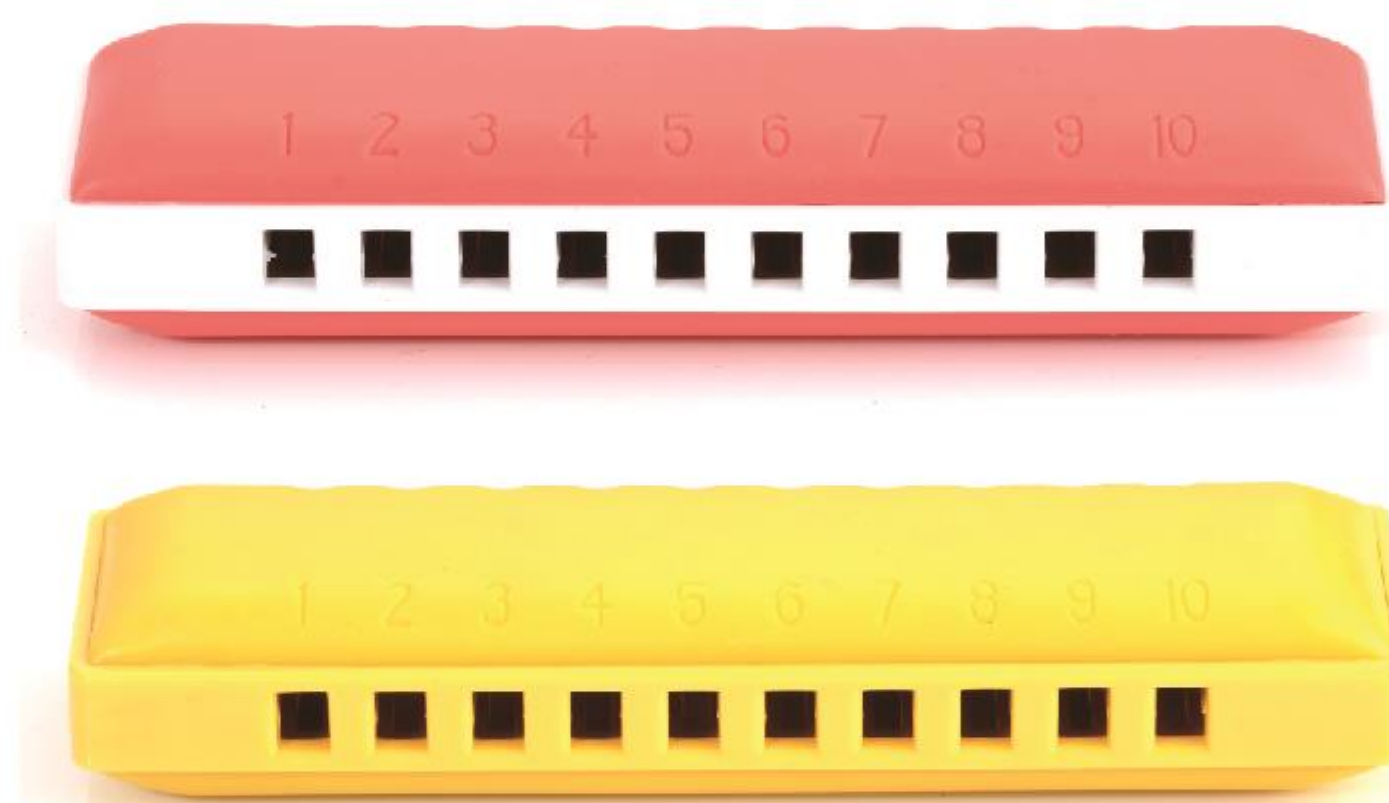

Cases PIANICA

Ariose Music has been the right choice of the customers for their musical instrument and gear

32 Keys Melodica

Product Code: AML-01A

- Material: ABS
- Dimension: 420*105*42mm
- Net Weight: 550g
- Color: Blue Pink

32 Keys Melodica

Product Code: AML-01B

- Material: ABS
- Dimension: 420X105X42mm
- Net Weight: 550g
- Color: Blue Pink Black

32 Keys Melodica

Product Code: AML-01C

- Material: ABS/ Phosphor bronze
- Dimension: 420X105X42mm
- Net Weight: 650g
- Color: Red Blue

Kids Harmonica 10 holes

Product Code: AKH-01

- Material: ABS comb
- Dimension: 105*30*20MM
- Packing: Plastic case
- Net Weight: 28g
- Color: Green, Blue ,Purple ,Yellow, Red , Light Green

Kids Harmonica 10 holes