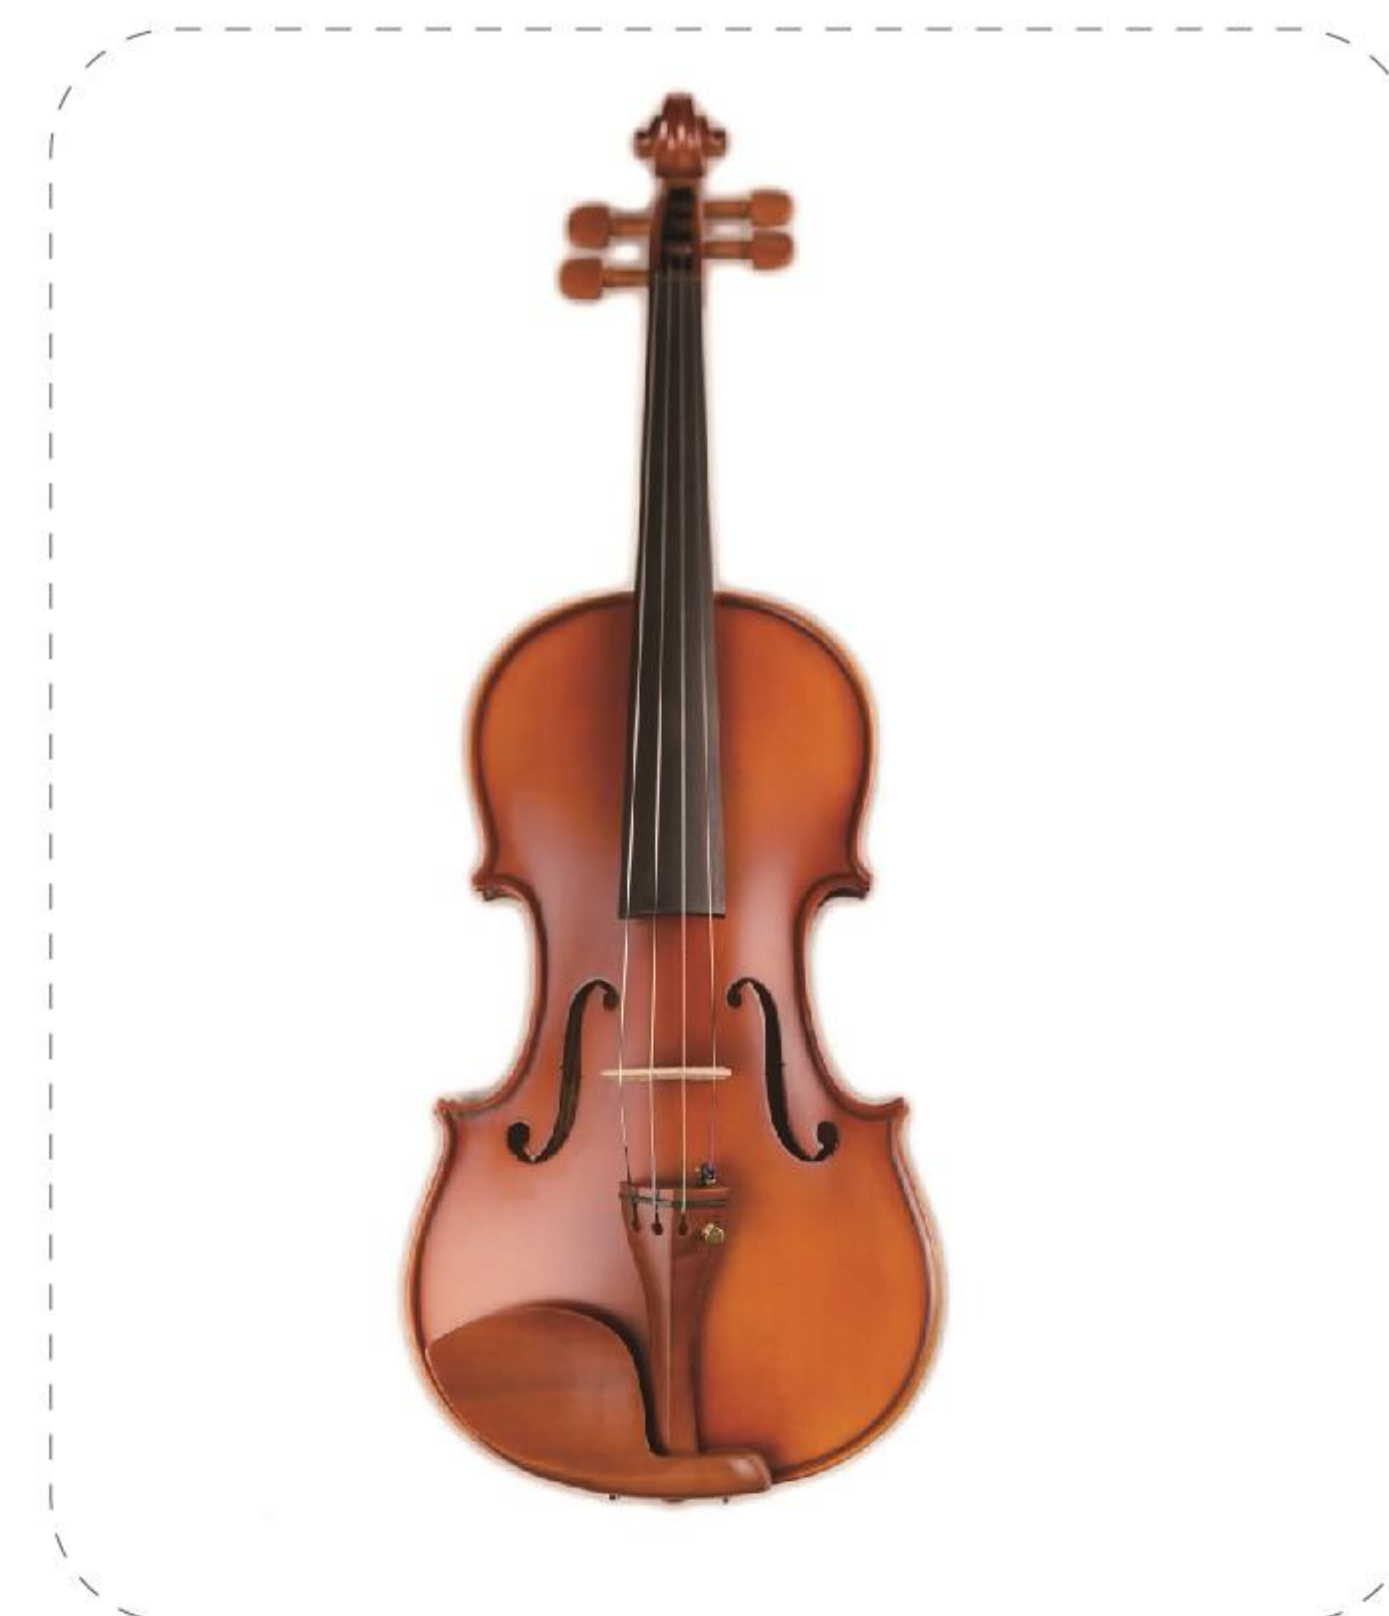

Product Code: AVL-013

- Color: Pink & Purple
- Top: Solid Spruce
- Side&Back: Maple
- Neck: Maple
- Machines Head: Hard Wood
- Fingerboard: Hardwood
- Chinrest: Hardwood
- Peg: Aluminum Alloy
- Tailpiece: Aluminum Alloy
- Purfling: painted
- Available Size: 4/4, 3/4, 1/2, 1/4, 1/8
- Accessories: Case, Bow, Rosin, Bridge

Product Code: AVL-014

- Top: Solid Spruce
- Side&Back: Maple
- Neck: Maple
- Machines Head: Hard Wood
- Fingerboard: Hardwood
- Chinrest: Hardwood
- Peg: Aluminum Alloy
- Tailpiece: Aluminum Alloy
- Purfling: painted
- Available Size: 4/4, 3/4, 1/2, 1/4, 1/8
- Accessories: Case, Bow, Rosin, Bridge

Product Code: AVL-015

- Top: Solid Spruce
- Side&Back: Maple
- Neck: Maple
- Machines Head: Hard Wood
- Fingerboard: Hardwood
- Chinrest: Hardwood
- Peg: Aluminum Alloy
- Tailpiece: Aluminum Alloy
- Purfling: painted
- Available Size: 4/4, 3/4, 1/2, 1/4, 1/8
- Accessories: Case, Bow, Rosin, Bridge

Product Code: AVL-016

- Top: Solid Spruce
- Side&Back: Maple
- Neck: Maple
- Machines Head: Hard Wood
- Fingerboard: Hardwood
- Chinrest: Hardwood
- Peg: Aluminum Alloy
- Tailpiece: Aluminum Alloy
- Purfling: painted
- Available Size: 4/4, 3/4, 1/2, 1/4, 1/8
- Accessories: Case, Bow, Rosin, Bridge